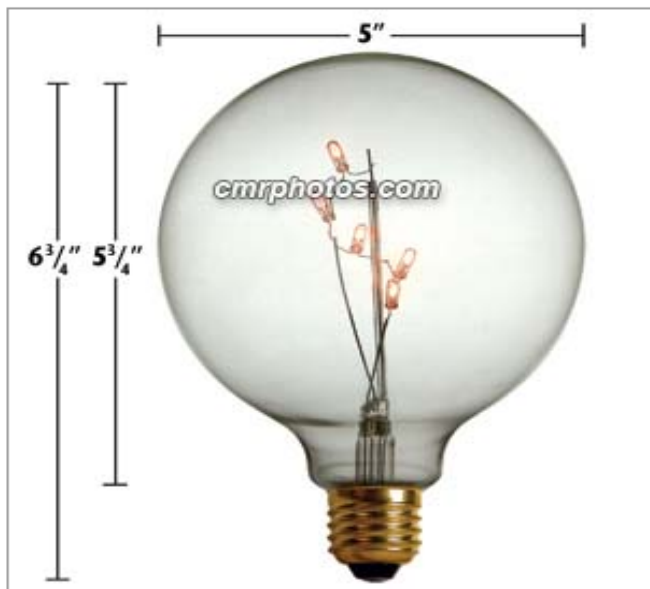

5W G40 E-27 BASE BITSY BULB

Product Description:

5W G40 E-27 BRASS BASE BITSY BULB

Features:

- E-27 Brass Base
- 24 Each G40 (5inch Dia) Globe Bitsy Bulbs to master case
- Case weight 24lbs
- Measurements 23 x 22 x 11 inches
- 4 bulbs to inner carton
- 120 Volt 5 Watt
- Tested 40000 hour average burn life
- Clear only-No Colors
- Minimal Power Consumption
- Extremely Durable
- Ideal for Lobbies, Dining areas & Lounges