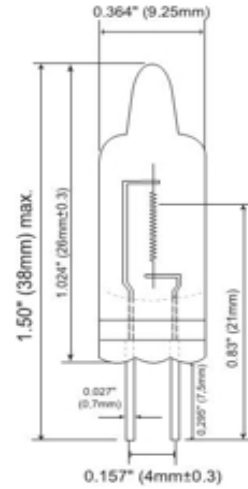

G4F-1205XH

Wattage	5 Watts
Voltage	12 Volt
Shape	T3
Finish	Clear
Base	G4 (2 Pin)
Color Temp	2800
Life	10,000 Hours
Lumens	60