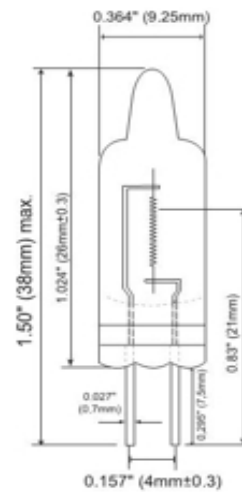

G4F-1215XH

Wattage	15 Watts
Voltage	12 Volt
Shape	T3
Finish	Clear
Base	G4 (2 Pin)
Color Temp	2800
Life	20,000 Hours
Lumens	180