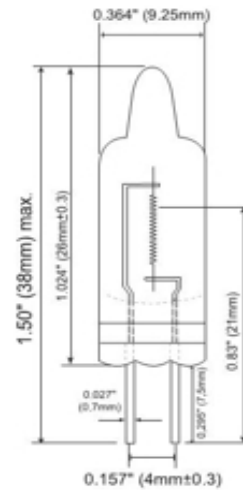

G4F-1220XH

Wattage	20 Watts
Voltage	12 Volt
Shape	T3
Finish	Clear
Base	G4 (2 Pin)
Color Temp	2800
Life	10,000 Hours
Lumens	250