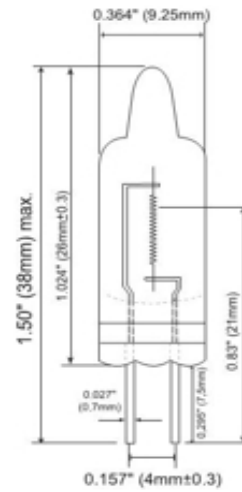

G4F-2810X

Wattage	10 Watts
Voltage	28 Volt
Shape	T3
Finish	Clear
Base	G4 (2 Pin)
Color Temp	2800
Life	20,000 Hours
Lumens	100