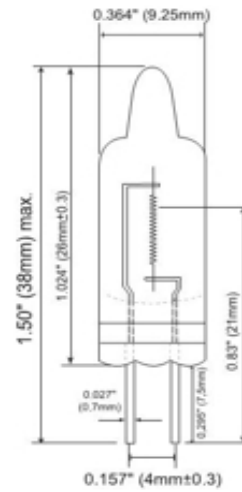

G4F-2820XH

Wattage	20 Watts
Voltage	28 Volt
Shape	T3
Finish	Clear
Base	G4 (2 Pin)
Color Temp	2800
Life	20,000 Hours
Lumens	250