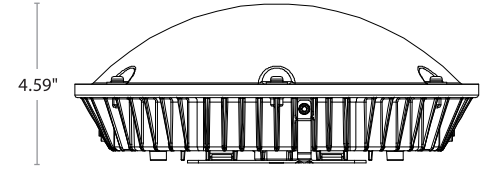

MARKETS

- Parking Garages
- Covered walkways
- Entranceways
- Canopies
- Soffits

APPLICATIONS

- Commercial
- Industrial
- Residential

LED ROUND HIGH BAY PL

SPECIFICATIONS

- Average Rated Life:** 50,000H
- CRI:** 83
- Power Factor:** ≥0.95
- Mounting:** Surface or pendant
- Beam Angle:** 160°
- Operating Temperature:** -4°F to 113°F
- Volts:** 120-277
- Dimming:** 0-10V