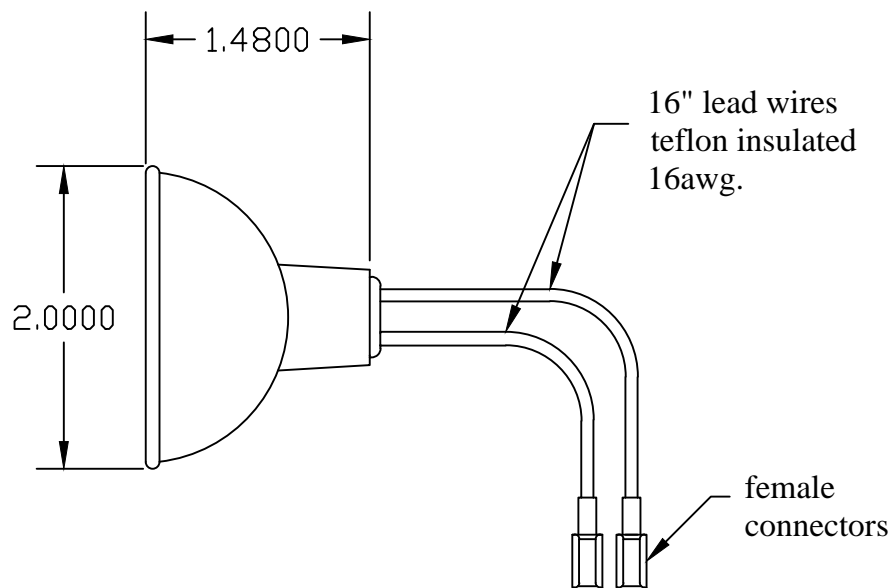

(440) 354-0095 FAX (440) 354-0624

GENESIS
LAMP CORPORATION

375 NORTH ST. CLAIR STREET / PAINESVILLE, OHIO 44077

6.6A/150w/MR-16

Part Number	GN-710
Shape	MR-16
Base connections	female quick disconnects
Filament Style	CC-8
Watts	150
Amperes	6.6
Life	1,000 Hours
Initial Lumens	
Color Temp.	