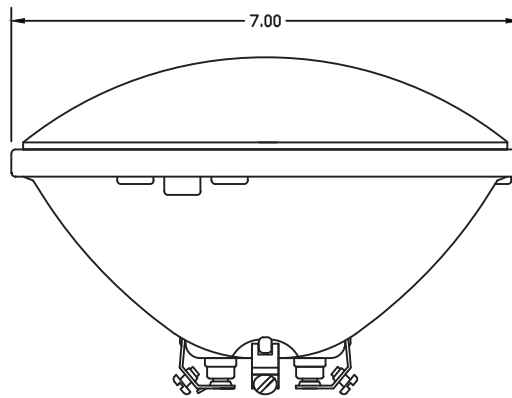

# GN-34FT

Made In USA

Shape	PAR56
Lens	Clear (VNSP )
Base	3 Screw terminals
Max Voltage	2250 V
Min. Voltage	1850 V
Typ. Voltage	2000 V
Flash Rate	120/ Minute
Wattage	120 W -
Min. Trigger	12.0 KV
Energy / Flash	60 W-S