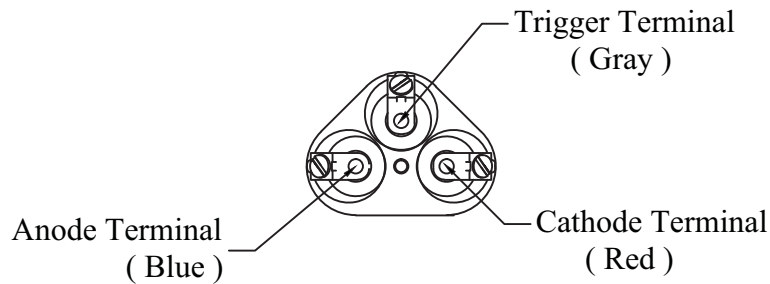

# GN-34FT

Made In USA

Shape	PAR56
Lens	Clear (VNSP )
Base	3 Screw terminals
Max Voltage	2250 V
Min. Voltage	1850 V
Typ. Voltage	2000 V
Flash Rate	120/ Minute
Wattage	120 W -
Min. Trigger	12.0 KV
Energy / Flash	60 W-S