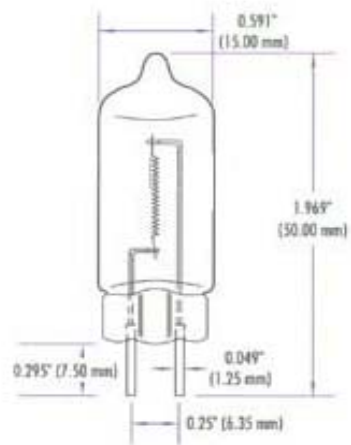

GY635-2450XHF

Wattage	50 Watts
Voltage	24 Volt
Shape	T5
Finish	Frost
Base	GY6.35 (2 Pin)
Color Temp	2900K
Life	5,000 Hours
Lumens	750