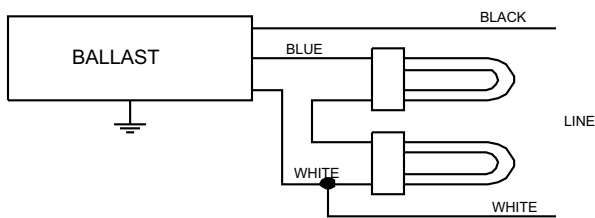

H-2Q26-TP-BLS

Brand Name	COMPACT-HPF
Ballast Type	Magnetic
Starting Method	Pre-Heat
Lamp Connection	Series
Input Voltage	120
Input Frequency	60 HZ
Status	Active

Electrical Specifications

Lamp Type	Num. of Lamps	Rated Lamp Watts	Min. Start Temp (°F/C)	Input Current (Amps)	Input Power (Watts)	Ballast Factor	MAX THD %	Power Factor	Lamp Current Crest Factor	B.E.F.
* CFM26W/GX24D	2	26	50/10	0.45	54	0.92	15	0.99	1.7	1.72
CFQ26W/G24D	2	26	50/10	0.44	52	0.90	15	0.99	1.7	1.72

Wiring Diagram

Diag. 50

The wiring diagram that appears above is for the lamp type denoted by the asterisk (*)

Standard Lead Length (inches)

	in.	cm.		in.	cm.
Black	7	17.8	Yellow/Blue		0
White	7	17.8	Blue/White		0
Blue	7	17.8	Brown		0
Red		0	Orange		0
Yellow		0	Orange/Black		0
Gray	0		Black/White		0
Violet		0	Red/White		0