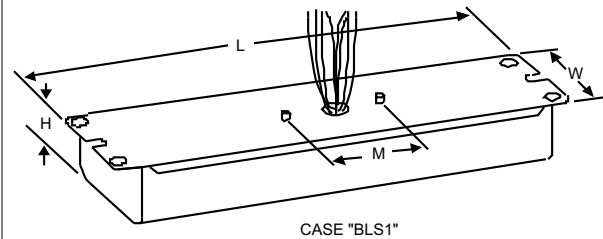

## Wiring Diagram

Diag. 50

The wiring diagram that appears above is for the lamp type denoted by the asterisk (\*)

### Standard Lead Length (inches)

	in.	cm.		in.	cm.
Black	7	17.8	Yellow/Blue		0
White	7	17.8	Blue/White		0
Blue	7	17.8	Brown		0
Red		0	Orange		0
Yellow		0	Orange/Black		0
Gray	0		Black/White		0
Violet		0	Red/White		0

### Enclosure Dimensions

OverAll (L)	Width (W)	Height (H)	Mounting (M)
8.5 "	2.3125 "	1.6875 "	2 "
8 1/2	2 5/16	1 11/16	2
21.6 cm	5.9 cm	4.3 cm	5.1 cm