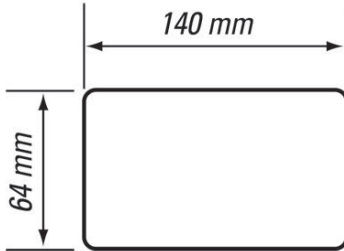

Presented By: Candela Corporation
Contact Phone: 800-922-9226
Contact E-mail: sales@candelacorp.com

Customer Name:
Project Name:
Fixture Type:

GE
Lighting

18350 - H4360 BULK

GE 140mm - Tractor

CAUTIONS & WARNINGS

Warning

- Pressurized lamp--unexpected rupture may cause injury, fire, or property damage
  - Dispose of lamp in a closed container.
  - Do not use lamp if outer glass is scratched or broken.

NOTES

- At 14 volts.

GENERAL CHARACTERISTICS

Lamp Type	Sealed Beam - Rectangular
Bulb	140mm
Base	2 Right Angle Lugs
Filament	C-6
Rated Life (NOM)	320.0 h
Primary Application	Tractor

PHOTOMETRIC CHARACTERISTICS

Beam Spread - Vertical	320.0 - 10.0 °
Beam Spread (10% hor)	Trapezoidal
Abstract Values	
Center Beam Candlepower (CBCP) (NOM)	2000.0

ELECTRICAL CHARACTERISTICS

Wattage (NOM)	37.5
Voltage (NOM)	12.8

DIMENSIONS

Maximum Overall Length (MOL) (NOM)	3.000 in(76.2 mm)

PRODUCT INFORMATION

Product Code	18350
Description	H4360 BULK
ANSI Code	H4360
Standard Package	Case
Standard Package GTIN	
Standard Package Quantity	48
Sales Unit	Bulk
No Of Items Per Sales Unit	1
No Of Items Per Standard Package	48
UPC