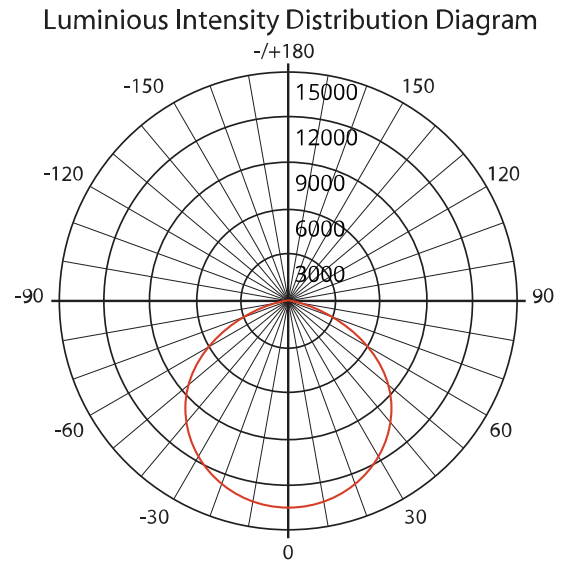

Venture 300W LED Highbay Fixture