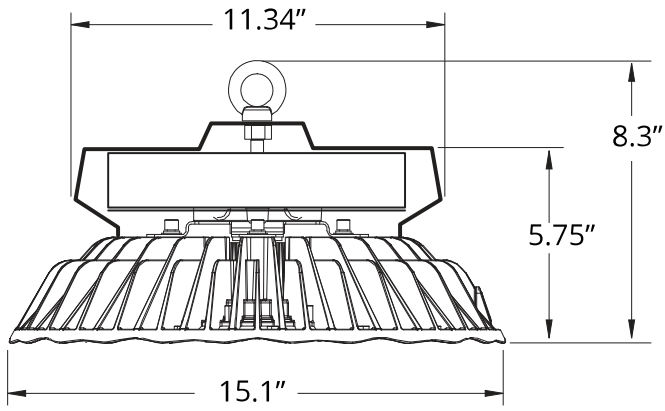

Venture 300W LED Highbay Fixture