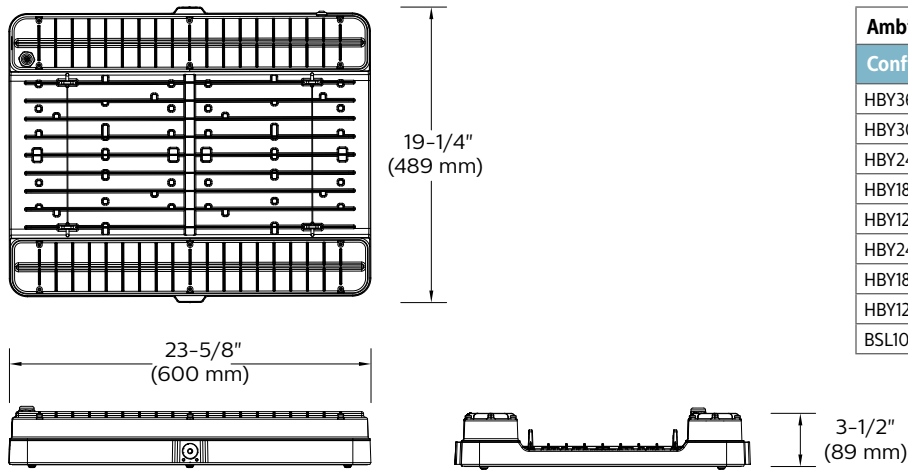

HBY LED high bay

12,000, 18,000, 24,000, 30,000 & 36,000 lumens

Dimensions

Ambient Temperature Data	
Configuration	Ambient
HBY36L - UNV	-20°C to 45°C
HBY30L - UNV	-20°C to 55°C
HBY24L - UNV	-20°C to 55°C
HBY18L - UNV	-20°C to 55°C
HBY12L - UNV	-20°C to 55°C
HBY24L - 347/480V	-20°C to 50°C
HBY18L - 347/480V	-20°C to 50°C
HBY12L - 347/480V	-20°C to 55°C
BSL10LST option	0°C to 50°C

Accessories

Accessory Catalog Code	Description
HCH5-SNAP	5' hanging pair of cables with snap hooks
HCH10-SNAP	10' hanging pair of cables with snap hooks
HBY-ADJHGR	Adjustable hanger kit -galvanized steel