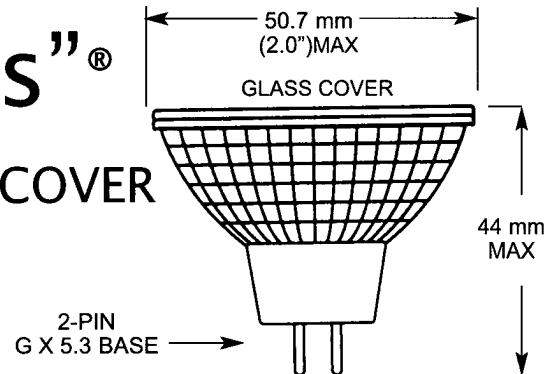

# MR-16 "Fiber-Optics"®

FIBER-OPTIC LAMPS\*

6 & 12 VOLTS · GX5.3 BASE · GLASS COVER

3,000K COLOR TEMPERATURE

5,000 LIFE HOURS

LINE NO.	VOLTS	WATTS	BEAMSPREAD	PART NUMBER
1	6.0	5W	30° MEDIUM FLOOD	MR16-0605
2	6.0	10W	30° MEDIUM FLOOD	MR16-0610
3	6.0	15W	30° MEDIUM FLOOD	MR16-0615
4	6.0	20W	30° MEDIUM FLOOD	MR16-0620
5				
6	12.0	5W	30° MEDIUM FLOOD	MR16-1205
7	12.0	10W	30° MEDIUM FLOOD	MR16-1210
8	12.0	12W	30° MEDIUM FLOOD	MR16-1212
9	12.0	15W	30° MEDIUM FLOOD	MR16-1215

\* DESIGNED FOR USE IN DECORATIVE DISPLAYS AND FIBER-OPTIC CHRISTMAS TREES.  
ALSO FOR USE IN LOW VOLTAGE LANDSCAPE LIGHTING, CAMERAS, AND TOYS.