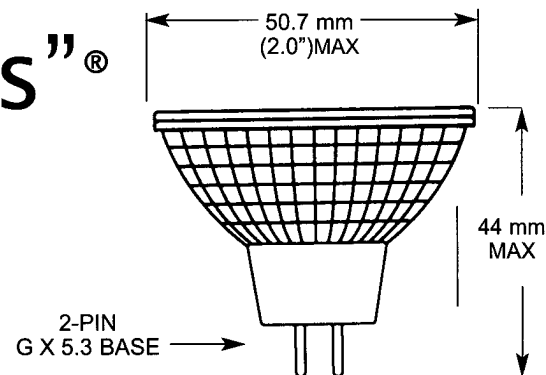

# MR-16 "Fiber-Optics"®

FIBER-OPTIC LAMPS\*

6 & 12 VOLTS · GX5.3 BASE · GLASS COVER

3,000K COLOR TEMPERATURE

5,000 LIFE HOURS

LINE NO.	VOLTS	WATTS	BEAMSPREAD	PART NUMBER
1	6.0	5W	30° MEDIUM FLOOD	MR16-0605
2	6.0	10W	30° MEDIUM FLOOD	MR16-0610
3	6.0	15W	30° MEDIUM FLOOD	MR16-0615
4	6.0	20W	30° MEDIUM FLOOD	MR16-0620
5				
6	12.0	5W	30° MEDIUM FLOOD	MR16-1205
7	12.0	10W	30° MEDIUM FLOOD	MR16-1210
8	12.0	12W	30° MEDIUM FLOOD	MR16-1212
9	12.0	15W	30° MEDIUM FLOOD	MR16-1215

\* DESIGNED FOR USE IN DECORATIVE DISPLAYS AND FIBER-OPTIC CHRISTMAS TREES.  
ALSO FOR USE IN LOW VOLTAGE LANDSCAPE LIGHTING, CAMERAS, AND TOYS.

# MR-16 "Fiber-Optics"®

FIBER-OPTIC LAMPS

19.7 VOLTS · GX5.3 BASE

3,200K COLOR TEMPERATURE  
SPECIAL APPLICATION LAMPS

LINE NO.	VOLTS	WATTS	LIFE HOURS	APPLICATION	PART NUMBER
10	19.7	183	250	SWIMMING POOLS	HI-110
11	19.7	200	250	SWIMMING POOLS	HI-111