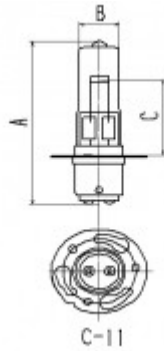

Order Code: **A-6319**

JF 6.6A 115W DCR

**Lamp Group: Aviation**

**Lamp Type: JC**

**Other Detail / ANSI: A-01048**

**Wattage (W): 115**

**Base: DC Reverse Ring P30D**

**Life Hour: 500**

**Lumen (lm): 2800 lm**

**MOL (mm): 2.489in**

**LCL (mm): 1.063in**

**Diameter (mm): 13.5**

**BulbShape: T4**

**BulbFinish: Clear**

**Filament: C-6**

**Application: Airfield**