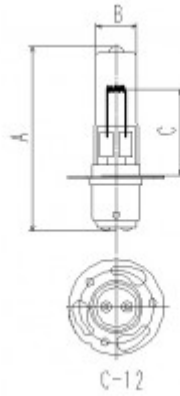

Order Code: **A-6323**

JF 6.6A 185W DCR

Lamp Group: Aviation

Lamp Type: JC

Other Detail / ANSI: A-01049

Wattage (W): 185

Base: DC Reverse Ring P30D

Life Hour: 500

Lumen (lm): 4400 lm

MOL (mm): 2.362in

LCL (mm): 1.063in

Diameter (mm): 13.5

BulbShape: T4

BulbFinish: Clear

Filament: CC-6

Application: Airfield