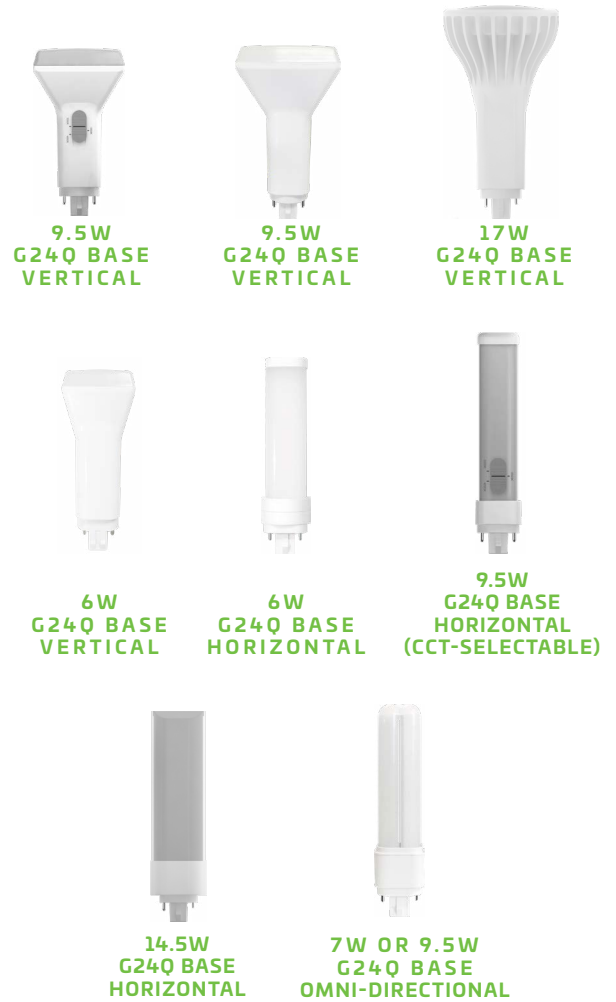

CERTIFICATIONS

- UL Certified for US & Canada
- RoHS Compliant
- FCC Compliant
- ICES-005 Compliant
- Damp Location Rated
- DesignLights Consortium® Qualified - meets DLC requirements for efficacy and lumen maintenance (select 9.5W, 14.5, 17W models only)

PERFORMANCE

- High efficacy: up to 134 lm/W
- Available in fixed wattage models: 6W, 7W, 9.5W, 14.5W or 17W
- Available in single CCT models: 2700K, 3000K, 3500K or 4000K CCT or FieldCCeT models: field-selectable CCT 30/35/4000K
- CRI >80
- Estimated Lifetime: L70 > 50,000 hours

ELECTRICAL

- Input voltage: Type A - Voltage dependent on ballast
- Power Factor: >0.9
- THD: <20%

THERMAL

- -4°F to 113°F (-20°C to 45°C) operating temperature*

CONSTRUCTION

- Aluminum heatsink
- Polybutylene Terephthalate base
- Shatter-resistant lamp housing

BALLAST COMPATIBILITY

- For a list of compatible ballasts please download the guide [here](#)

WARRANTY

- 5-Year limited warranty available [online](#). Contact your EiKO sales rep for additional details

*Not recommended for air-tight fixtures

project name	type
catalog number	voltage
approved by	date