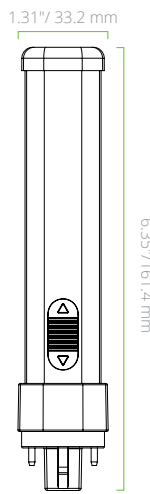

### CONSTRUCTION

- Aluminum heatsink
- Polybutylene Terephthalate base
- Shatter-resistant lamp housing

# PRODUCT DIMENSIONS

**L6W G24Q BASE  
HORIZONTAL**

**L6W G24Q BASE  
VERTICAL**

**L7W G24Q BASE  
OMNI-DIRECTIONAL**

**L9.5W G24Q BASE  
VERTICAL**

**L9.5W G24Q BASE  
HORIZONTAL**

**L9.5W G24Q BASE  
OMNI-DIRECTIONAL**

**L9.5W G24Q BASE  
HORIZONTAL  
(CCT SELECTABLE)**

**L9.5W G24Q BASE  
VERTICAL  
(CCT SELECTABLE)**

**L14.5W G24Q BASE  
HORIZONTAL**

**L17W G24Q BASE  
VERTICAL**