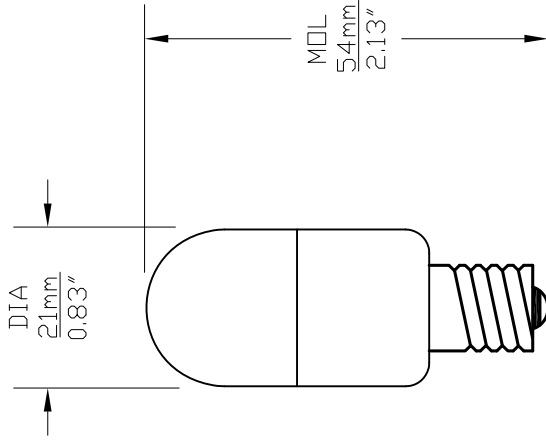

PART NO.	BASE TYPE	VOLTS	AMPS	WATTS	AVERAGE LIFE HOURS
SEE BELOW	CANDELABRA SCREW E12	120V AC	10mA	1.2	20,000

\* OPERATIONAL VOLTS  
108 - 132 VAC

RoHS COMPLIANT

COLOR	PART NUMBER	LUMEN
WHITE	L20120CS-W	8
WARM WHITE	L20120CS-WW	9
GREEN	L20120CS-G	5
RED	L20120CS-R	2.5

REVISIONS			
REV	DESCRIPTION	DATE	APPROVED
1	ISSUED	04/05/2012	D.C.
2	NOTED RoHS COMPLIANT	04/20/2012	D.C.
3	GREEN AND RED ADDED	03/21/2013	D.C.

UNLESS OTHERWISE SPECIFIED: DIMENSIONS ARE IN INCHES DECIMALS .XX ± .05 ANGULAR ° ± 0.5 FRACTIONAL ±1/64		CEC INDUSTRIES LTD 599 BOND STREET LINDOLNSHIRE IL 60699	
DRAWN D. C.	DATE 04/05/2012	TITLE T6 (T20mm) LED MINIATURE LAMP	
CHECKED	SIZE A	FSCM NO.	DWG NO.
DESIGN	SCALE	L20120CS SERIES	REV 3
MATERIAL	FILE LM20120CS SERIES.DWG	PLOT SCALE	SHEET 1 OF 1
			DO NOT SCALE DRAWING