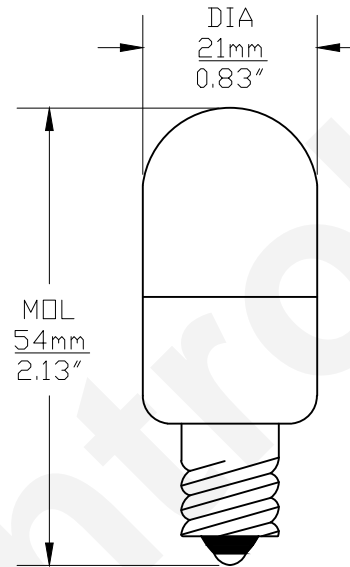

PART NO.	BASE TYPE	VOLTS	AMPS	WATTS	AVERAGE LIFE HOURS
SEE BELOW	CANDELABRA SCREW E12	145V AC	1mA	1.4	20,000

\* OPERATIONAL VOLTS  
145~155V AC/DC Bi-polar use

RoHS COMPLIANT

COLOR	PART NUMBER	LUMEN
WARM WHITE	L20145CS-WW	9

REVISIONS			
REV	DESCRIPTION	DATE	APPROVED
1	ISSUED	10/23/2015	R.M.

UNLESS OTHERWISE SPECIFIED: DIMENSIONS ARE IN INCHES TOLERANCES		CEC INDUSTRIES LTD			
DECIMALS .XX ± .05		599 BOND STREET		LINCOLNSHIRE IL 60069	
ANGULAR ° .XX ± .010		TITLE			
FRACTIONAL ±1/64		T6 (T20mm) LED MINIATURE LAMP			
DRAWN ROSE MEDINA	DATE 10/23/2015	SIZE A	FSCM NO.	DWG NO. L20145CS SERIES	REV 1
DESIGN		SCALE	PLOT SCALE	SHEET 1 OF 1	
MATERIAL		FILE LM20145CS Series.dwg	DO NOT SCALE DRAWING		