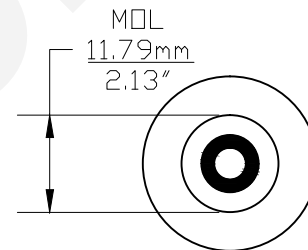

PART NO.	BASE TYPE	VOLTS	AMPS	WATTS	AVERAGE LIFE HOURS
SEE BELOW	CANDELABRA SCREW E12	145V AC	1mA	1.4	20,000

\* OPERATIONAL VOLTS  
145~155V AC/DC Bi-polar use

RoHS COMPLIANT

COLOR	PART NUMBER	LUMEN
WARM WHITE	L20145CS-WW	9

REVISIONS			
REV	DESCRIPTION	DATE	APPROVED
1	ISSUED	10/23/2015	R.M.

UNLESS OTHERWISE SPECIFIED: DIMENSIONS ARE IN INCHES TOLERANCES		CEC INDUSTRIES LTD			
DECIMALS .XX ± .05		599 BOND STREET		LINCOLNSHIRE IL 60069	
ANGULAR ° .XX ± .010		TITLE			
FRACTIONAL ±1/64		T6 (T20mm) LED MINIATURE LAMP			
DRAWN ROSE MEDINA	DATE 10/23/2015	SIZE A	FSCM NO.	DWG NO. L20145CS SERIES	REV 1
DESIGN		SCALE	PLOT SCALE	SHEET 1 OF 1	
MATERIAL		FILE LM20145CS Series.dwg	DO NOT SCALE DRAWING		