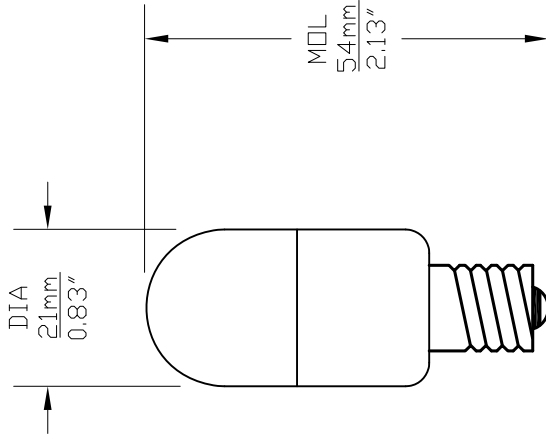

PART NO.	BASE TYPE	VOLTS	AMPS	WATTS	AVERAGE LIFE HOURS
SEE BELOW	CANDELABRA SCREW E12	30V AC/DC	15mA	0.36	20,000

* OPERATIONAL VOLTS 22-30 VAC
BI-POLAR

RoHS COMPLIANT

COLOR	PART NUMBER	LUMEN
WHITE	L2030CS-W	12

REVISIONS			
REV	DESCRIPTION	DATE	APPROVED
1	ISSUED	04/10/2014	D.C.

UNLESS OTHERWISE SPECIFIED: DIMENSIONS ARE IN INCHES DECIMALS .XX ± .05 .XXX ± .00 FRACTIONAL ±1/64		CEC INDUSTRIES LTD 599 BOND STREET LINDOLNSHIRE IL 6069	
DRAWN D. C.	DATE 04/10/2014	TITLE T6 (T20mm) LED MINIATURE LAMP	
CHECKED	SIZE A	FSCM NO. L2030CS-W	DWG NO. L2030CS-W
DESIGN	SCALE	PLOT SCALE	SHEET 1 OF 1
MATERIAL	FILE L2030CS.DWG	DO NOT SCALE DRAWING	