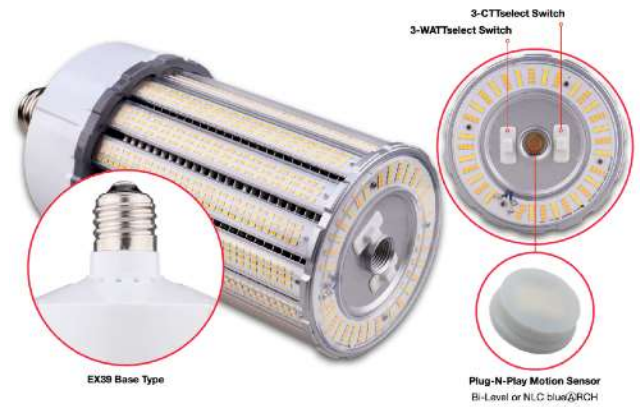

### Key Features

- ✓ Bypass the Ballast: LED HID Replacement Solutions
- ✓ Reduce SKUs & Increase Convenience: 3-WATTselect & 3-CCTselect
- ✓ Large Passive Heat Sink, With Or Without Fans For Active Cooling
- ✓ Small Form Factor to Fit into Nearly Any Applications
- ✓ Integral Driver; Includes Built-In 4kV Surge Protection
- ✓ Dimmable: Continuous Dimming or Step Dimmer