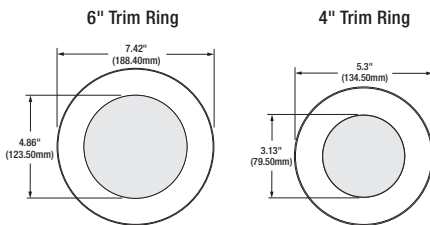

Accessories

Trim Rings

Item Number	Finish	Description
74992	Dark Bronze 4" Trim Ring	LED/MD4TRIMDKBZ
74993	Black 4" Trim Ring	LED/MD4TRIMBLK
74994	Oil Rubbed Bronze 4" Trim Ring	LED/MD4TRIMORBZ
74995	Satin 4" Trim Ring	LED/MD4TRIMSN
74996	Dark Bronze 6" Trim Ring	LED/MD6TRIMDKBZ
74997	Black 6" Trim Ring	LED/MD6TRIMBLK
74998	Oil Rubbed Bronze 6" Trim Ring	LED/MD6TRIMORBZ
74999	Satin 6" Trim Ring	LED/MD6TRIMSN
75082	Trim Ring Extender	RT6/8/TRIMEXT

Trim Rings