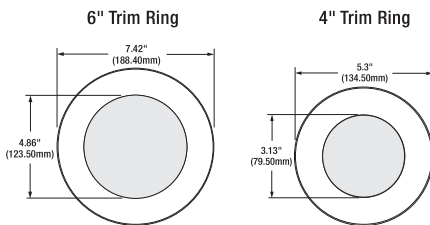

Accessories

Trim Rings

Item Number	Finish	Description
74992	Dark Bronze 4" Trim Ring	LED/MD4TRIMDKBZ
74993	Black 4" Trim Ring	LED/MD4TRIMBLK
74994	Oil Rubbed Bronze 4" Trim Ring	LED/MD4TRIMORBZ
74995	Satin 4" Trim Ring	LED/MD4TRIMSN
74996	Dark Bronze 6" Trim Ring	LED/MD6TRIMDKBZ
74997	Black 6" Trim Ring	LED/MD6TRIMBLK
74998	Oil Rubbed Bronze 6" Trim Ring	LED/MD6TRIMORBZ
74999	Satin 6" Trim Ring	LED/MD6TRIMSN
75082	Trim Ring Extender	RT6/8/TRIMEXT

Trim Rings