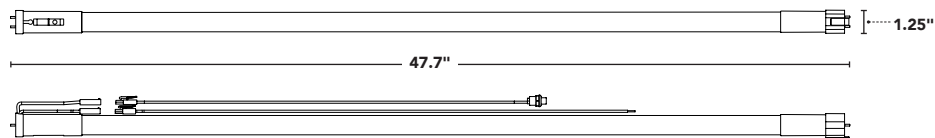

- Easy-to-install Emergency Backup solution for T8 fixtures
- 1900-2000 lumen output under normal conditions
- 500 lumen output for 90 minutes when in Emergency Backup mode
- Direct wire installation on 120-277 VAC line voltage
- Meets UL 924 when permanently installed
- Frosted glass allows for uniform illumination and softer light output
- Non-dimmable
- Suitable for use in dry or damp locations. Not for use in vapor tight fixtures

FLEXCOLOR
SWITCH BETWEEN 5 CCTs

----- INTEGRATED EMG

PART #	UPC	WATTAGE	LUMENS	EMG LUMENS	EMG TIME	CCT	BASE
LED-15T8-FC48-EMG	197810035497	15W	1900-2000	500	> 90MIN	FLEXCOLOR 3000K/3500K/4000K/ 5000K/6500K	G13