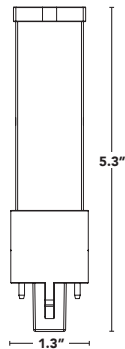

LED-7314-G4