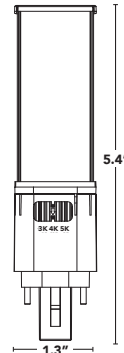

* COMPATIBLE WITH BASE G24d-1, G24d-2 AND G24d-3
 ** BYPASS ONLY; COMPATIBLE WITH BASE G24q-1, G24q-2, AND G24q-3
 RECOMMENDED MOUNTING ORIENTATION ↕ BASE UP ↘ BASE DOWN ↔ HORIZONTAL

LED-7310-G4

G24d/G24q

LED-7313-G4

G23

LED-7314-G4

GX23

LED-7311-G4

G23-2

LED-7312-G4

GX23-2