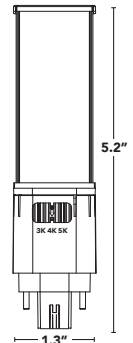

* COMPATIBLE WITH BASE G24d-1, G24d-2 AND G24d-3
 ** BYPASS ONLY; COMPATIBLE WITH BASE G24q-1, G24q-2, AND G24q-3
 RECOMMENDED MOUNTING ORIENTATION ↕ BASE UP ↘ BASE DOWN ↔ HORIZONTAL

LED-7310-G4

G24d/G24q

LED-7313-G4

G23

LED-7314-G4

GX23

LED-7311-G4

G23-2

LED-7312-G4

GX23-2