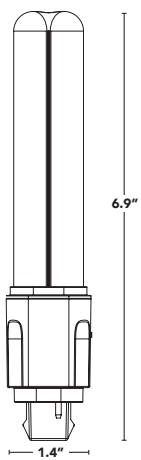

FEATURING FLEXCOLOR WITH MULTIPLE MODELS TO CHOOSE FROM. Perfect for PL applications, and provide a long-lasting LED alternative for areas in offices, hotels, lobbies, schools, etc.

- Replaces up to 26W 2-Pin CFL
- Easily toggle between CCTs via a switch on the lamp
- Up to 1200 lumen output
- Suitable for damp environments

FLEXCOLOR
SWITCH BETWEEN CCTs

PART #	UPC	REPLACES UP TO	WATTAGE	LUMENS	CCT	MOUNTING	BASE
LED-7310-FC-G4	197810015345	26W / 2-PIN CFL	9W	1104-1243	FLEXCOLOR 2700K/3000K/3500K/4000K	↕	G24d* G24q**
LED-7311-FC1-G4	197810018889		7W	900-950	FLEXCOLOR 3000K/3500K/4000K	↔	G23-2
LED-7312-FC1-G4	197810018896						GX23-2
LED-7313-FC-G4	197810015314	9W / 2-PIN CFL	3.5W	389-428	FLEXCOLOR 2700K/3000K/3500K/4000K	↕	G23
LED-7314-FC-G4	197810015321	13W / 2-PIN CFL	5.5W	628-696			GX23
LED-7322-FC1-G4	197810018902	26W / 2-PIN CFL	7W	900-950	FLEXCOLOR 3000K/3500K/4000K	↔	G24d*

* COMPATIBLE WITH BASE G24d-1, G24d-2 AND G24d-3
 ** BYPASS ONLY; COMPATIBLE WITH BASE G24q-1, G24q-2, AND G24q-3
 RECOMMENDED MOUNTING ORIENTATION ↕ BASE UP ↘ BASE DOWN ↔ HORIZONTAL

LED-7310-G4

G24d/G24q