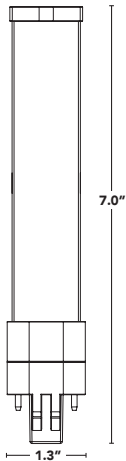

FLEXCOLOR
SWITCH BETWEEN CCTs

PART #	UPC	REPLACES UP TO	WATTAGE	LUMENS	CCT	MOUNTING	BASE
LED-7310-FC-G4	197810015345	26W / 2-PIN CFL	9W	1104-1243	FLEXCOLOR 2700K/3000K/3500K/4000K	↕	G24d* G24q**
LED-7311-FC1-G4	197810018889		7W	900-950	FLEXCOLOR 3000K/3500K/4000K	↔	G23-2
LED-7312-FC1-G4	197810018896						GX23-2
LED-7313-FC-G4	197810015314	9W / 2-PIN CFL	3.5W	389-428	FLEXCOLOR 2700K/3000K/3500K/4000K	↕	G23
LED-7314-FC-G4	197810015321	13W / 2-PIN CFL	5.5W	628-696			GX23
LED-7322-FC1-G4	197810018902	26W / 2-PIN CFL	7W	900-950	FLEXCOLOR 3000K/3500K/4000K	↔	G24d*

* COMPATIBLE WITH BASE G24d-1, G24d-2 AND G24d-3
 ** BYPASS ONLY; COMPATIBLE WITH BASE G24q-1, G24q-2, AND G24q-3
 RECOMMENDED MOUNTING ORIENTATION ↕ BASE UP ↘ BASE DOWN ↔ HORIZONTAL

LED-7310-G4

G24d/G24q