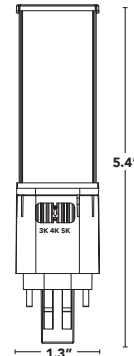

* COMPATIBLE WITH BASE G24d-1, G24d-2 AND G24d-3
 ** BYPASS ONLY; COMPATIBLE WITH BASE G24q-1, G24q-2, AND G24q-3
 RECOMMENDED MOUNTING ORIENTATION ↕ BASE UP ↘ BASE DOWN ↔ HORIZONTAL

LED-7310-G4

G24d/G24q

LED-7313-G4

G23

LED-7314-G4

GX23

LED-7311-G4

G23-2

LED-7312-G4

GX23-2