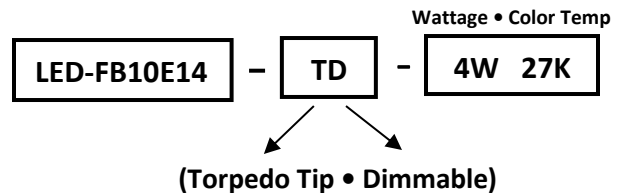

Ordering:

Norman Lamps, Inc.

Norman Lamps maintains one of the largest LED lamp inventories in the United States. This inventory, combined with state-of-the-art order processing, allows us to ship your orders accurately and without delay. Norman LED lamps combine the highest level of energy saving efficiency with the highest lumen output levels, longest lifespan, best color rendering, and effective beam spread to create the best in LED lamp products.