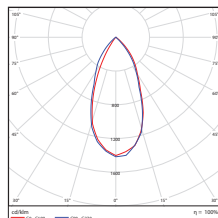

ORDERING

Watts (W)	Ordering Code	Description	CCT (K)	Lumens (Lm)	Equiv. Wattage (W)	Knuckle	IP65 Rated	Energy Star
10	9291	LED-FXBFS10/40/830/BZ-KNC	3000K	900	100	1/2"	•	•
10	9292	LED-FXBFS10/40/850/BZ-KNC	5000K	900	100	1/2"	•	•
21	9293	LED-FXBFS20/40/830/BZ-KNC	3000K	1,800	150	1/2"	•	•
21	9294	LED-FXBFS20/40/850/BZ-KNC	5000K	1,800	150	1/2"	•	•

DIMENSIONS

10W / 21W
1.50-lbs

PHOTOMETRICS CHART

10 Watt
Energy Star

21 Watt
Energy Star

Center Beam fc	Beam Width
2.5R	2.15 fc 2.2 ft 2.2 ft
5.0R	53.7 fc 4.4 ft 4.5 ft
7.5R	23.9 fc 6.6 ft 6.7 ft
10.0R	13.4 fc 8.7 ft 9.0 ft
12.5R	8.60 fc 10.9 ft 11.2 ft
15.0R	5.97 fc 13.1 ft 13.4 ft

■ Vert. Spread: 47.2°
■ Horiz. Spread: 46.3°

Center Beam fc	Beam Width
2.5R	420 fc 2.2 ft 2.2 ft
5.0R	105 fc 4.3 ft 4.4 ft
7.5R	46.7 fc 6.5 ft 6.5 ft
10.0R	26.3 fc 8.6 ft 8.7 ft
12.5R	15.8 fc 10.8 ft 10.9 ft
15.0R	11.7 fc 12.9 ft 13.1 ft