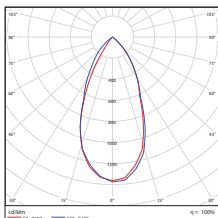

ORDERING

Watts (W)	Ordering Code	Description	CCT (K)	Lumens (Lm)	Equiv. Wattage (W)	Knuckle	IP65 Rated	Energy Star
10	9291	LED-FXBFS10/40/830/BZ-KNC	3000K	900	100	1/2"	•	•
10	9292	LED-FXBFS10/40/850/BZ-KNC	5000K	900	100	1/2"	•	•
21	9293	LED-FXBFS20/40/830/BZ-KNC	3000K	1,800	150	1/2"	•	•
21	9294	LED-FXBFS20/40/850/BZ-KNC	5000K	1,800	150	1/2"	•	•

DIMENSIONS

10W / 21W
1.50-lbs

PHOTOMETRICS CHART

10 Watt
Energy Star

21 Watt
Energy Star

Center Beam fc	Beam Width
2.5R	2.15 fc 2.2 ft 2.2 ft
5.0R	53.7 fc 4.4 ft 4.5 ft
7.5R	23.9 fc 6.6 ft 6.7 ft
10.0R	13.4 fc 8.7 ft 9.0 ft
12.5R	8.60 fc 10.9 ft 11.2 ft
15.0R	5.97 fc 13.1 ft 13.4 ft

■ Vert. Spread: 47.2°
■ Horiz. Spread: 46.3°

Center Beam fc	Beam Width
2.5R	420 fc 2.2 ft 2.2 ft
5.0R	105 fc 4.3 ft 4.4 ft
7.5R	46.7 fc 6.5 ft 6.5 ft
10.0R	26.3 fc 8.6 ft 8.7 ft
12.5R	15.8 fc 10.8 ft 10.9 ft
15.0R	11.7 fc 12.9 ft 13.1 ft