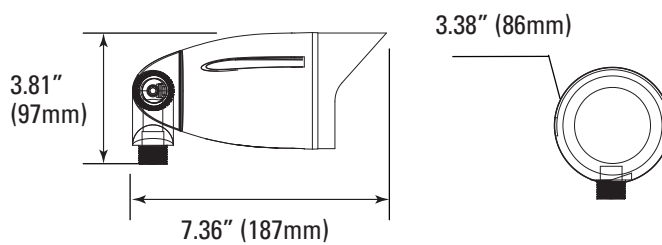

Rated Life 50,000 Hours
Warranty 5 Years

APPLICATIONS

Security, Architectural, Perimeter, Entryway, Pathway, Landscape

FEATURES

- Energy Star
- IP65 Rated
- ETL Listed
- Long life LED chips
- ColorTemp: 3000K, 5000K
- Beam Angle: 40°
- Input line voltage: 120-277V
- CRI: 80
- Surge Protection: 2KV
- Powerfactor >0.9
- 1/2" NPT threaded knuckle mount
- Material: Aluminum die-cast housing
- Voltage Frequency (Hz): 50/60
- Operating temperature: -22°F - 122°F
- 5 Year Warranty
- Finish Color: Bronze

SAMPLE NUMBER LED-FXBFS10/40/830/BZ-KNC

STYLE	SERIES	FAMILY	WATTAGE	BEAM ANGLE	COLOR TEMP	COLOR	ACCESSORY
LED	FX	BFS	10	40	830	BZ	KNC
LED Lighting	Fixture	Bullet Floodlight	10 Watt	40°	CRI 80 3000K	Bronze	1/2" Knuckle

ORDERING

Watts (W)	Ordering Code	Description	CCT (K)	Lumens (Lm)	Equiv. Wattage (W)	Knuckle	IP65 Rated	Energy Star
10	9291	LED-FXBFS10/40/830/BZ-KNC	3000K	900	100	1/2"	•	•
10	9292	LED-FXBFS10/40/850/BZ-KNC	5000K	900	100	1/2"	•	•
21	9293	LED-FXBFS20/40/830/BZ-KNC	3000K	1,800	150	1/2"	•	•
21	9294	LED-FXBFS20/40/850/BZ-KNC	5000K	1,800	150	1/2"	•	•

DIMENSIONS

10W / 21W
1.50-lbs

PHOTOMETRICS CHART

10 Watt
Energy Star

21 Watt
Energy Star

Center Beam fc	Beam Width
2.5R	2.15 fc 2.2 ft 2.2 ft
5.0R	53.7 fc 4.4 ft 4.5 ft
7.5R	23.9 fc 6.6 ft 6.7 ft
10.0R	13.4 fc 8.7 ft 9.0 ft
12.5R	8.60 fc 10.9 ft 11.2 ft
15.0R	5.97 fc 13.1 ft 13.4 ft