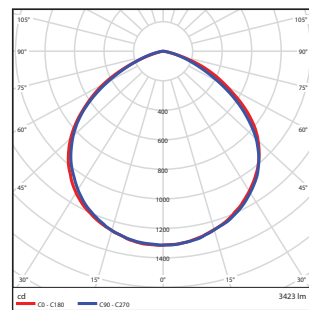

SPECIFICATIONS

15 Watt

30 Watt

50 Watt

| Wattage | Height(H)     | Width (W)     | Depth (D)    | Weight   |
|---------|---------------|---------------|--------------|----------|
| 15W     | 5.35" (136mm) | 4.33" (110mm) | 1.5" (38mm)  | 0.88 lbs |
| 30W     | 9.18" (233mm) | 7.12" (181mm) | 1.93" (49mm) | 2.51 lbs |
| 50W     | 10.2" (258mm) | 8.50" (216mm) | 2.12" (54mm) | 3.62 lbs |

PHOTOMETRICS CHART

FXFDL (15 Watt)  
DLC Premium

FXFDL (30 Watt)  
DLC Premium

FXFDL (50 Watt)  
DLC Premium

**Illuminance at a Distance**

| Center Beam fc | Beam Width      |
|----------------|-----------------|
| 2.5R 95.8 fc   | 7.4 ft 6.6 ft   |
| 5.0R 23.9 fc   | 14.9 ft 13.3 ft |
| 7.5R 10.6 fc   | 22.3 ft 19.9 ft |
| 10.0R 5.99 fc  | 29.7 ft 26.5 ft |
| 12.5R 3.83 fc  | 37.2 ft 33.2 ft |
| 15.0R 2.66 fc  | 44.6 ft 39.8 ft |

Vert. Spread: 112.1°  
Horiz. Spread: 106.0°

**Illuminance at a Distance**

| Center Beam fc | Beam Width      |
|----------------|-----------------|
| 2.5R 210 fc    | 7.1 ft 6.9 ft   |
| 5.0R 52.5 fc   | 14.3 ft 13.7 ft |
| 7.5R 23.4 fc   | 21.4 ft 20.6 ft |
| 10.0R 13.1 fc  | 28.6 ft 27.4 ft |
| 12.5R 8.41 fc  | 35.7 ft 34.3 ft |
| 15.0R 5.84 fc  | 42.8 ft 41.1 ft |

Vert. Spread: 110.0°  
Horiz. Spread: 107.8°

**Illuminance at a Distance**

| Center Beam fc | Beam Width      |
|----------------|-----------------|
| 2.5R 350 fc    | 7.3 ft 6.7 ft   |
| 5.0R 87.6 fc   | 14.5 ft 13.5 ft |
| 7.5R 38.9 fc   | 21.8 ft 20.2 ft |
| 10.0R 21.9 fc  | 29.0 ft 27.0 ft |
| 12.5R 14.0 fc  | 36.3 ft 33.7 ft |
| 15.0R 9.73 fc  | 43.5 ft 40.5 ft |