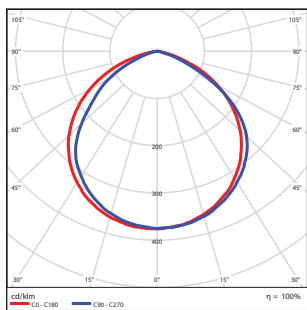

SPECIFICATIONS

15 Watt

30 Watt

50 Watt

| Wattage | Height(H)     | Width (W)     | Depth (D)    | Weight   |
|---------|---------------|---------------|--------------|----------|
| 15W     | 5.35" (136mm) | 4.33" (110mm) | 1.5" (38mm)  | 0.88 lbs |
| 30W     | 9.18" (233mm) | 7.12" (181mm) | 1.93" (49mm) | 2.51 lbs |
| 50W     | 10.2" (258mm) | 8.50" (216mm) | 2.12" (54mm) | 3.62 lbs |

PHOTOMETRICS CHART

FXFDL (15 Watt)  
DLC Premium

FXFDL (30 Watt)  
DLC Premium

FXFDL (50 Watt)  
DLC Premium

**Illuminance at a Distance**

| Center Beam fc | Beam Width      |
|----------------|-----------------|
| 2.5R 95.8 fc   | 7.4 ft 6.6 ft   |
| 5.0R 23.9 fc   | 14.9 ft 13.3 ft |
| 7.5R 10.6 fc   | 22.3 ft 19.9 ft |
| 10.0R 5.99 fc  | 29.7 ft 26.5 ft |
| 12.5R 3.83 fc  | 37.2 ft 33.2 ft |
| 15.0R 2.66 fc  | 44.6 ft 39.8 ft |

Vert. Spread: 112.1°  
Horiz. Spread: 106.0°

**Illuminance at a Distance**

| Center Beam fc | Beam Width      |
|----------------|-----------------|
| 2.5R 210 fc    | 7.1 ft 6.9 ft   |
| 5.0R 52.5 fc   | 14.3 ft 13.7 ft |
| 7.5R 23.4 fc   | 21.4 ft 20.6 ft |
| 10.0R 13.1 fc  | 28.6 ft 27.4 ft |
| 12.5R 8.41 fc  | 35.7 ft 34.3 ft |
| 15.0R 5.84 fc  | 42.8 ft 41.1 ft |

Vert. Spread: 110.0°  
Horiz. Spread: 107.8°

**Illuminance at a Distance**

| Center Beam fc | Beam Width      |
|----------------|-----------------|
| 2.5R 350 fc    | 7.3 ft 6.7 ft   |
| 5.0R 87.6 fc   | 14.5 ft 13.5 ft |
| 7.5R 38.9 fc   | 21.8 ft 20.2 ft |
| 10.0R 21.9 fc  | 29.0 ft 27.0 ft |
| 12.5R 14.0 fc  | 36.3 ft 33.7 ft |
| 15.0R 9.73 fc  | 43.5 ft 40.5 ft |