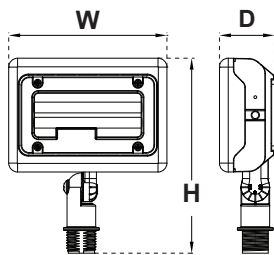

SPECIFICATIONS

15 Watt

30 Watt

50 Watt

| Wattage | Height(H)     | Width (W)     | Depth (D)    | Weight   |
|---------|---------------|---------------|--------------|----------|
| 15W     | 5.35" (136mm) | 4.33" (110mm) | 1.5" (38mm)  | 0.88 lbs |
| 30W     | 9.18" (233mm) | 7.12" (181mm) | 1.93" (49mm) | 2.51 lbs |
| 50W     | 10.2" (258mm) | 8.50" (216mm) | 2.12" (54mm) | 3.62 lbs |

PHOTOMETRICS CHART

FXFDL (15 Watt)  
DLC Premium

FXFDL (30 Watt)  
DLC Premium

FXFDL (50 Watt)  
DLC Premium

**Illuminance at a Distance**

| Center Beam fc | Beam Width      |
|----------------|-----------------|
| 2.5R 95.8 fc   | 7.4 ft 6.6 ft   |
| 5.0R 23.9 fc   | 14.9 ft 13.3 ft |
| 7.5R 10.6 fc   | 22.3 ft 19.9 ft |
| 10.0R 5.99 fc  | 29.7 ft 26.5 ft |
| 12.5R 3.83 fc  | 37.2 ft 33.2 ft |
| 15.0R 2.66 fc  | 44.6 ft 39.8 ft |