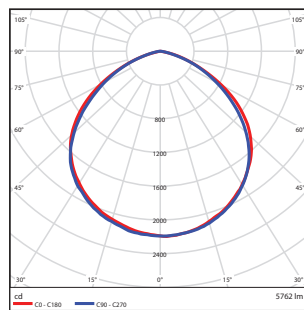

SPECIFICATIONS

15 Watt

30 Watt

50 Watt

| Wattage | Height(H)     | Width (W)     | Depth (D)    | Weight   |
|---------|---------------|---------------|--------------|----------|
| 15W     | 5.35" (136mm) | 4.33" (110mm) | 1.5" (38mm)  | 0.88 lbs |
| 30W     | 9.18" (233mm) | 7.12" (181mm) | 1.93" (49mm) | 2.51 lbs |
| 50W     | 10.2" (258mm) | 8.50" (216mm) | 2.12" (54mm) | 3.62 lbs |

PHOTOMETRICS CHART

FXFDL (15 Watt)  
DLC Premium

FXFDL (30 Watt)  
DLC Premium

FXFDL (50 Watt)  
DLC Premium

**Illuminance at a Distance**

| Center Beam fc | Beam Width      |
|----------------|-----------------|
| 2.5R 95.8 fc   | 7.4 ft 6.6 ft   |
| 5.0R 23.9 fc   | 14.9 ft 13.3 ft |
| 7.5R 10.6 fc   | 22.3 ft 19.9 ft |
| 10.0R 5.99 fc  | 29.7 ft 26.5 ft |
| 12.5R 3.83 fc  | 37.2 ft 33.2 ft |
| 15.0R 2.66 fc  | 44.6 ft 39.8 ft |

Vert. Spread: 112.1°  
Horiz. Spread: 106.0°

**Illuminance at a Distance**

| Center Beam fc | Beam Width      |
|----------------|-----------------|
| 2.5R 210 fc    | 7.1 ft 6.9 ft   |
| 5.0R 52.5 fc   | 14.3 ft 13.7 ft |
| 7.5R 23.4 fc   | 21.4 ft 20.6 ft |
| 10.0R 13.1 fc  | 28.6 ft 27.4 ft |
| 12.5R 8.41 fc  | 35.7 ft 34.3 ft |
| 15.0R 5.84 fc  | 42.8 ft 41.1 ft |

Vert. Spread: 110.0°  
Horiz. Spread: 107.8°

**Illuminance at a Distance**

| Center Beam fc | Beam Width      |
|----------------|-----------------|
| 2.5R 350 fc    | 7.3 ft 6.7 ft   |
| 5.0R 87.6 fc   | 14.5 ft 13.5 ft |
| 7.5R 38.9 fc   | 21.8 ft 20.2 ft |
| 10.0R 21.9 fc  | 29.0 ft 27.0 ft |
| 12.5R 14.0 fc  | 36.3 ft 33.7 ft |
| 15.0R 9.73 fc  | 43.5 ft 40.5 ft |