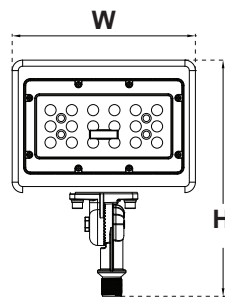

SPECIFICATIONS

15 Watt

30 Watt

50 Watt

| Wattage | Height(H)     | Width (W)     | Depth (D)    | Weight   |
|---------|---------------|---------------|--------------|----------|
| 15W     | 5.35" (136mm) | 4.33" (110mm) | 1.5" (38mm)  | 0.88 lbs |
| 30W     | 9.18" (233mm) | 7.12" (181mm) | 1.93" (49mm) | 2.51 lbs |
| 50W     | 10.2" (258mm) | 8.50" (216mm) | 2.12" (54mm) | 3.62 lbs |

PHOTOMETRICS CHART

FXFDL (15 Watt)  
DLC Premium

FXFDL (30 Watt)  
DLC Premium

FXFDL (50 Watt)  
DLC Premium

**Illuminance at a Distance**

| Center Beam fc | Beam Width      |
|----------------|-----------------|
| 2.5R 95.8 fc   | 7.4 ft 6.6 ft   |
| 5.0R 23.9 fc   | 14.9 ft 13.3 ft |
| 7.5R 10.6 fc   | 22.3 ft 19.9 ft |
| 10.0R 5.99 fc  | 29.7 ft 26.5 ft |
| 12.5R 3.83 fc  | 37.2 ft 33.2 ft |
| 15.0R 2.66 fc  | 44.6 ft 39.8 ft |