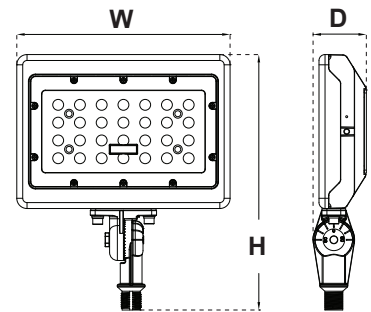

SPECIFICATIONS

15 Watt

30 Watt

50 Watt

| Wattage | Height(H)     | Width (W)     | Depth (D)    | Weight   |
|---------|---------------|---------------|--------------|----------|
| 15W     | 5.35" (136mm) | 4.33" (110mm) | 1.5" (38mm)  | 0.88 lbs |
| 30W     | 9.18" (233mm) | 7.12" (181mm) | 1.93" (49mm) | 2.51 lbs |
| 50W     | 10.2" (258mm) | 8.50" (216mm) | 2.12" (54mm) | 3.62 lbs |

PHOTOMETRICS CHART

FXFDL (15 Watt)  
DLC Premium

FXFDL (30 Watt)  
DLC Premium

FXFDL (50 Watt)  
DLC Premium

**Illuminance at a Distance**

| Center Beam fc | Beam Width      |
|----------------|-----------------|
| 2.5R 95.8 fc   | 7.4 ft 6.6 ft   |
| 5.0R 23.9 fc   | 14.9 ft 13.3 ft |
| 7.5R 10.6 fc   | 22.3 ft 19.9 ft |
| 10.0R 5.99 fc  | 29.7 ft 26.5 ft |
| 12.5R 3.83 fc  | 37.2 ft 33.2 ft |
| 15.0R 2.66 fc  | 44.6 ft 39.8 ft |

Vert. Spread: 112.1°  
Horiz. Spread: 106.0°

**Illuminance at a Distance**

| Center Beam fc | Beam Width      |
|----------------|-----------------|
| 2.5R 210 fc    | 7.1 ft 6.9 ft   |
| 5.0R 52.5 fc   | 14.3 ft 13.7 ft |
| 7.5R 23.4 fc   | 21.4 ft 20.6 ft |
| 10.0R 13.1 fc  | 28.6 ft 27.4 ft |
| 12.5R 8.41 fc  | 35.7 ft 34.3 ft |
| 15.0R 5.84 fc  | 42.8 ft 41.1 ft |