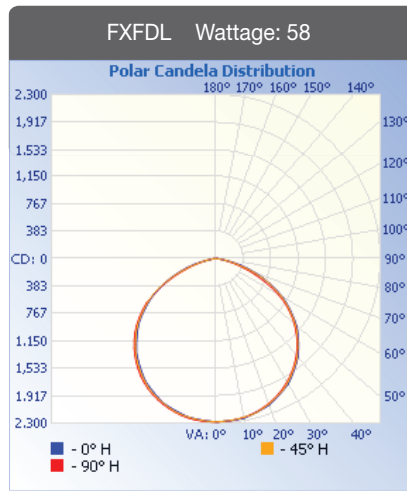

Wide angle adjustable
Knuckle mount with
indication of 30°, 60° or 90°

FDL Floodlight

29W, 58W

naturalLED® outdoor lighting's classic floodlight provides energy efficient floodlighting solutions with a wide distribution. These powerful floodlights are available in two wattages, providing a versatile choice for applications such as facade, area and sign lighting.

Our FDL floodlights attach with knuckle mount providing a wide angle adjustable position from 30 to 90 degrees.

Key Features & Benefits

- ▶ Architectural & Spot Luminaires
- ▶ Long life LED chips
- ▶ Uniform and consistent color
- ▶ Excellent thermal design
- ▶ Power factor > 0.95
- ▶ CRI 70
- ▶ 120-277V
- ▶ 50,000 hrs rated average life
- ▶ Operating temp: -22°F~122°F
- ▶ 1/2" knuckle mount

Applications

- ▶ Area Lighting
- ▶ Spot Luminaires
- ▶ Architectural Lighting
- ▶ General Site Illumination
- ▶ Signage Lighting

Color Choices

Bronze

Qualifications

ORDERING INFORMATION

Item Code	Description	Color Temp	Wattage	Lumen Output	Equivalent Wattage	Voltage (V)	CRI	Rated Hours	Beam Angle	Color			
7179	LED-FXFDL29/40K/DB-KNC	4000K	29	3,336	175	120-277	70	50,000	Flood	Bronze			
7180	LED-FXFDL29/50K/DB-KNC	5000K	29	3,336	175	120-277	70	50,000	Flood	Bronze			
7181	LED-FXFDL58/40K/DB-KNC	4000K	58	6,735	250	120-277	70	50,000	Flood	Bronze			
7182	LED-FXFDL58/50K/DB-KNC	5000K	58	6,735	250	120-277	70	50,000	Flood	Bronze			

► Dimensions

	Wattage	A	B	C	D	E
	29 / 58	11.75-in	10.25-in	7.00-in	8.50-in	7.25-in
	F	G	H	I	J	K
	2.75-in	9.00-in	2.00-in	1.50-in	0.75-in	0.75-in

► Illuminance Distribution

► Master Carton Package