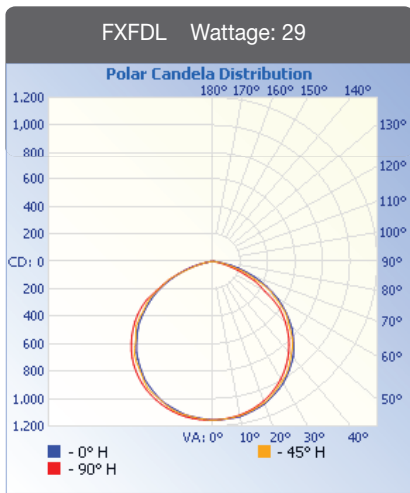

Wide angle adjustable
Knuckle mount with
indication of 30°, 60° or 90°

FDL Floodlight

29W, 58W

naturalLED® outdoor lighting's classic floodlight provides energy efficient floodlighting solutions with a wide distribution. These powerful floodlights are available in two wattages, providing a versatile choice for applications such as facade, area and sign lighting.

Our FDL floodlights attach with knuckle mount providing a wide angle adjustable position from 30 to 90 degrees.

Key Features & Benefits

- ▶ Architectural & Spot Luminaires
- ▶ Long life LED chips
- ▶ Uniform and consistent color
- ▶ Excellent thermal design
- ▶ Power factor > 0.95
- ▶ CRI 70
- ▶ 120-277V
- ▶ 50,000 hrs rated average life
- ▶ Operating temp: -22°F~122°F
- ▶ 1/2" knuckle mount

Applications

- ▶ Area Lighting
- ▶ Spot Luminaires
- ▶ Architectural Lighting
- ▶ General Site Illumination
- ▶ Signage Lighting

Color Choices

Bronze

Qualifications

ORDERING INFORMATION

Item Code	Description	Color Temp	Wattage	Lumen Output	Equivalent Wattage	Voltage (V)	CRI	Rated Hours	Beam Angle	Color			
7179	LED-FXFDL29/40K/DB-KNC	4000K	29	3,336	175	120-277	70	50,000	Flood	Bronze			
7180	LED-FXFDL29/50K/DB-KNC	5000K	29	3,336	175	120-277	70	50,000	Flood	Bronze			
7181	LED-FXFDL58/40K/DB-KNC	4000K	58	6,735	250	120-277	70	50,000	Flood	Bronze			
7182	LED-FXFDL58/50K/DB-KNC	5000K	58	6,735	250	120-277	70	50,000	Flood	Bronze			

► Dimensions

	Wattage	A	B	C	D	E
	29 / 58	11.75-in	10.25-in	7.00-in	8.50-in	7.25-in
	F	G	H	I	J	K
	2.75-in	9.00-in	2.00-in	1.50-in	0.75-in	0.75-in

► Illuminance Distribution

► Master Carton Package