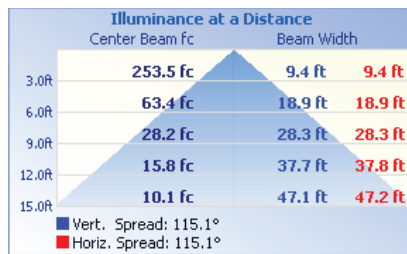

Wide angle adjustable
Knuckle mount with
indication of 30°, 60° or 90°

FDL Floodlight

29W, 58W

naturalLED® outdoor lighting's classic floodlight provides energy efficient floodlighting solutions with a wide distribution. These powerful floodlights are available in two wattages, providing a versatile choice for applications such as facade, area and sign lighting.

Our FDL floodlights attach with knuckle mount providing a wide angle adjustable position from 30 to 90 degrees.

Key Features & Benefits

- ▶ Architectural & Spot Luminaires
- ▶ Long life LED chips
- ▶ Uniform and consistent color
- ▶ Excellent thermal design
- ▶ Power factor > 0.95
- ▶ CRI 70
- ▶ 120-277V
- ▶ 50,000 hrs rated average life
- ▶ Operating temp: -22°F~122°F
- ▶ 1/2" knuckle mount

Applications

- ▶ Area Lighting
- ▶ Spot Luminaires
- ▶ Architectural Lighting
- ▶ General Site Illumination
- ▶ Signage Lighting

Color Choices

Bronze

Qualifications

ORDERING INFORMATION

Item Code	Description	Color Temp	Wattage	Lumen Output	Equivalent Wattage	Voltage (V)	CRI	Rated Hours	Beam Angle	Color			
7179	LED-FXFDL29/40K/DB-KNC	4000K	29	3,336	175	120-277	70	50,000	Flood	Bronze			
7180	LED-FXFDL29/50K/DB-KNC	5000K	29	3,336	175	120-277	70	50,000	Flood	Bronze			
7181	LED-FXFDL58/40K/DB-KNC	4000K	58	6,735	250	120-277	70	50,000	Flood	Bronze			
7182	LED-FXFDL58/50K/DB-KNC	5000K	58	6,735	250	120-277	70	50,000	Flood	Bronze			

► Dimensions

	Wattage	A	B	C	D	E
	29 / 58	11.75-in	10.25-in	7.00-in	8.50-in	7.25-in
	F	G	H	I	J	K
	2.75-in	9.00-in	2.00-in	1.50-in	0.75-in	0.75-in

► Illuminance Distribution

► Master Carton Package