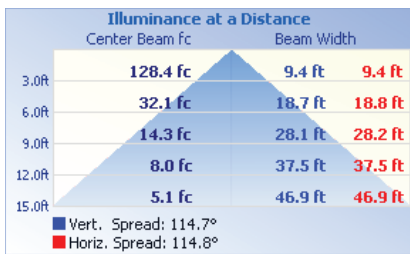

Wide angle adjustable
Knuckle mount with
indication of 30°, 60° or 90°

FDL Floodlight

29W, 58W

naturalLED® outdoor lighting's classic floodlight provides energy efficient floodlighting solutions with a wide distribution. These powerful floodlights are available in two wattages, providing a versatile choice for applications such as facade, area and sign lighting.

Our FDL floodlights attach with knuckle mount providing a wide angle adjustable position from 30 to 90 degrees.

Key Features & Benefits

- ▶ Architectural & Spot Luminaires
- ▶ Long life LED chips
- ▶ Uniform and consistent color
- ▶ Excellent thermal design
- ▶ Power factor > 0.95
- ▶ CRI 70
- ▶ 120-277V
- ▶ 50,000 hrs rated average life
- ▶ Operating temp: -22°F~122°F
- ▶ 1/2" knuckle mount

Applications

- ▶ Area Lighting
- ▶ Spot Luminaires
- ▶ Architectural Lighting
- ▶ General Site Illumination
- ▶ Signage Lighting

Color Choices

Bronze

Qualifications

ORDERING INFORMATION

Item Code	Description	Color Temp	Wattage	Lumen Output	Equivalent Wattage	Voltage (V)	CRI	Rated Hours	Beam Angle	Color			
7179	LED-FXFDL29/40K/DB-KNC	4000K	29	3,336	175	120-277	70	50,000	Flood	Bronze			
7180	LED-FXFDL29/50K/DB-KNC	5000K	29	3,336	175	120-277	70	50,000	Flood	Bronze			
7181	LED-FXFDL58/40K/DB-KNC	4000K	58	6,735	250	120-277	70	50,000	Flood	Bronze			
7182	LED-FXFDL58/50K/DB-KNC	5000K	58	6,735	250	120-277	70	50,000	Flood	Bronze			

► Dimensions

	Wattage	A	B	C	D	E
	29 / 58	11.75-in	10.25-in	7.00-in	8.50-in	7.25-in
	F	G	H	I	J	K
	2.75-in	9.00-in	2.00-in	1.50-in	0.75-in	0.75-in

► Illuminance Distribution

► Master Carton Package