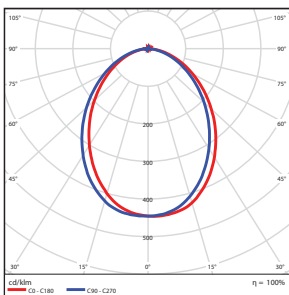

PHOTOMETRICS CHART

25 Watt

DLC Standard

Illuminance at a Distance

| Center Beam Fc | Beam Width | Beam Width |
|----------------|------------|-----------------|
| 5.0ft | 40.0 fc | 10.0 ft 10.1 ft |
| 10.0ft | 10.0 fc | 20.0 ft 20.1 ft |
| 15.0ft | 4.45 fc | 30.0 ft 30.2 ft |
| 20.0ft | 2.50 fc | 40.0 ft 40.3 ft |
| 25.0ft | 1.60 fc | 50.0 ft 50.3 ft |
| 30.0ft | 1.11 fc | 60.0 ft 60.4 ft |