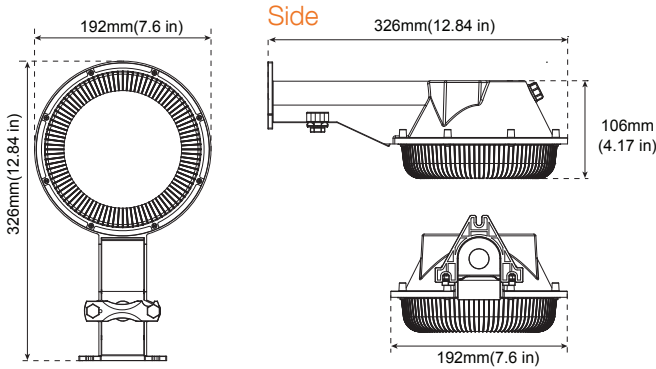

Photocell Sensor build-in

FEATURES

- DLC standard
- IP65 Rated
- ETL Listed
- Built-in Photocell
- Material: Polycarbonate
- Optional: 16" extension arm
- Net Weight: 1.5-lbs
- Input line voltage: 120-277V
- Power Factor: >0.9
- CRI:80
- Input Current (A): 0.22
- Voltage Frequency: 50/60Hz
- Operating temperature: -22°F-131°F
- 50,000 hours rated average life

MOUNTING / ACCESSORIES

SOLD SEPARATELY

Extension Arm

- P10054 MT-DEA16
Dusk to Dawn 16" Extension Arm Pole

ORDERING

*P= Premium DLC / *S = Standard DLC

| Watts (W) | Ordering Code | Description | Color Temp (K) | Lumens (lm) | CRI | Beam Angle | Rated Hrs | IP65 Rated | ETL | DLC (S/P) |
|-----------|---------------|-------------------|----------------|-------------|-----|------------|-----------|------------|-----|-----------|
| 25 | 7790 | LED-FXSECSD25/40K | 4000K | 2,250 | 80 | 100° | 50,000 | • | • | S |

PHOTOMETRICS CHART

25 Watt

DLC Standard

Illuminance at a Distance

| Center Beam Fc | Beam Width | Beam Width |
|----------------|------------|-----------------|
| 5.0ft | 40.0 fc | 10.0 ft 10.1 ft |
| 10.0ft | 10.0 fc | 20.0 ft 20.1 ft |
| 15.0ft | 4.45 fc | 30.0 ft 30.2 ft |
| 20.0ft | 2.50 fc | 40.0 ft 40.3 ft |
| 25.0ft | 1.60 fc | 50.0 ft 50.3 ft |
| 30.0ft | 1.11 fc | 60.0 ft 60.4 ft |