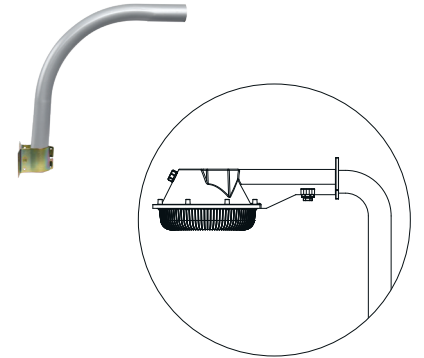

Photocell Sensor build-in

FEATURES

- DLC standard
- IP65 Rated
- ETL Listed
- Built-in Photocell
- Material: Polycarbonate
- Optional: 16" extension arm
- Net Weight: 1.5-lbs
- Input line voltage: 120-277V
- Power Factor: >0.9
- CRI:80
- Input Current (A): 0.22
- Voltage Frequency: 50/60Hz
- Operating temperature: -22°F-131°F
- 50,000 hours rated average life

APPLICATIONS

- Alleyways
- LED Parking Lot Lights
- LED Security Lights
- Pole Barn Lighting
- Street Lighting
- Area Lighting
- Driveway Lights

WARRANTY

- 5 Year Warranty

SPECIFICATIONS

25 Watt

Weight: 1.50-lbs

MOUNTING / ACCESSORIES

SOLD SEPARATELY

Extension Arm

- P10054 MT-DEA16
Dusk to Dawn 16" Extension Arm Pole

ORDERING

*P= Premium DLC / *S = Standard DLC

| Watts (W) | Ordering Code | Description | Color Temp (K) | Lumens (lm) | CRI | Beam Angle | Rated Hrs | IP65 Rated | ETL | DLC (S/P) |
|-----------|---------------|-------------------|----------------|-------------|-----|------------|-----------|------------|-----|-----------|
| 25 | 7790 | LED-FXSECSD25/40K | 4000K | 2,250 | 80 | 100° | 50,000 | • | • | S |