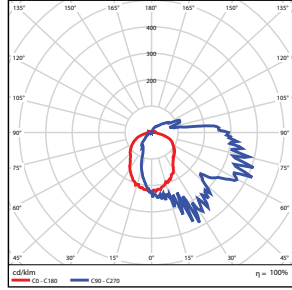

55 Watt
DLC Premium

Center Beam fc	Beam Width	
2.5ft	259 ft	6.7 ft
5.0ft	64.7 ft	13.3 ft
7.5ft	28.7 ft	20.0 ft
10.0ft	16.2 ft	26.6 ft
12.5ft	10.3 ft	33.3 ft
15.0ft	7.18 ft	39.9 ft

Vert. Spread: 105.6°
Horiz. Spread: 106.2°

PHOTOMETRICS CHART

42 Watt
DLC Standard

Illuminance at a Distance			
	Center Beam fc	Beam Width	
2.5R	144 fc	5.1 ft	4.4 ft
5.0R	36.0 fc	10.1 ft	8.8 ft
7.5R	16.0 fc	15.2 ft	13.2 ft
10.0R	9.00 fc	20.3 ft	17.6 ft
12.5R	5.76 fc	25.4 ft	21.9 ft
15.0R	4.00 fc	30.4 ft	26.3 ft

■ Vert. Spread: 90.8°
■ Horiz. Spread: 82.6°

60 Watt
DLC Standard

Illuminance at a Distance			
	Center Beam fc	Beam Width	
2.5R	229 fc	3.1 ft	
5.0R	57.2 fc	6.2 ft	
7.5R	25.4 fc	9.3 ft	
10.0R	14.3 fc	12.3 ft	
12.5R	9.16 fc	15.4 ft	
15.0R	6.36 fc	18.5 ft	

■ Horiz. Spread: 63.3°

95 Watt
DLC Standard

Illuminance at a Distance			
	Center Beam fc	Beam Width	
2.5R	434 fc	3.3 ft	
5.0R	109 fc	6.7 ft	
7.5R	48.3 fc	10.0 ft	
10.0R	27.1 fc	13.3 ft	
12.5R	17.4 fc	16.7 ft	
15.0R	12.1 fc	20.0 ft	