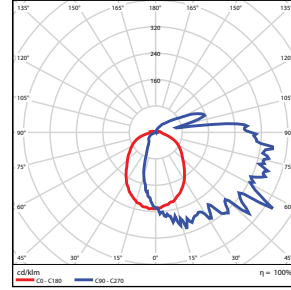

PHOTOMETRICS CHART

42 Watt
DLC Standard

Illuminance at a Distance			
	Center Beam fc	Beam Width	
2.5R	144 fc	5.1 ft	4.4 ft
5.0R	36.0 fc	10.1 ft	8.8 ft
7.5R	16.0 fc	15.2 ft	13.2 ft
10.0R	9.00 fc	20.3 ft	17.6 ft
12.5R	5.76 fc	25.4 ft	21.9 ft
15.0R	4.00 fc	30.4 ft	26.3 ft

■ Vert. Spread: 90.8°
■ Horiz. Spread: 82.6°

60 Watt
DLC Standard

Illuminance at a Distance			
	Center Beam fc	Beam Width	
2.5R	229 fc	3.1 ft	
5.0R	57.2 fc	6.2 ft	
7.5R	25.4 fc	9.3 ft	
10.0R	14.3 fc	12.3 ft	
12.5R	9.16 fc	15.4 ft	
15.0R	6.36 fc	18.5 ft	

■ Horiz. Spread: 63.3°

95 Watt
DLC Standard

Illuminance at a Distance			
	Center Beam fc	Beam Width	
2.5R	434 fc	3.3 ft	
5.0R	109 fc	6.7 ft	
7.5R	48.3 fc	10.0 ft	
10.0R	27.1 fc	13.3 ft	
12.5R	17.4 fc	16.7 ft	
15.0R	12.1 fc	20.0 ft	

■ Horiz. Spread: 67.3°

120 Watt
DLC Standard

Illuminance at a Distance			
	Center Beam fc	Beam Width	
2.5R	552 fc	3.0 ft	
5.0R	138 fc	6.0 ft	
7.5R	61.4 fc	9.0 ft	
10.0R	34.5 fc	12.0 ft	
12.5R	22.1 fc	15.0 ft	
15.0R	15.3 fc	18.0 ft	