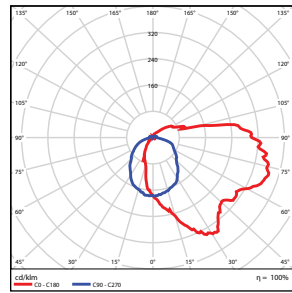

Center Beam fc	Beam Width	
5.0ft	41.9 ft	15.0 ft
10.0ft	10.5 ft	30.0 ft
15.0ft	4.66 ft	45.0 ft
20.0ft	2.62 ft	59.9 ft
25.0ft	1.68 ft	74.9 ft
30.0ft	1.17 ft	89.9 ft

Vert. Spread: 111.1°
Horiz. Spread: 112.6°

38 Watt
DLC Premium

Center Beam fc	Beam Width	
2.5ft	163 ft	5.1 ft
5.0ft	40.9 ft	10.2 ft
7.5ft	18.2 ft	15.3 ft
10.0ft	10.2 ft	20.3 ft
12.5ft	6.54 ft	25.4 ft
15.0ft	4.54 ft	30.5 ft

Vert. Spread: 99.6°
Horiz. Spread: 91.0°