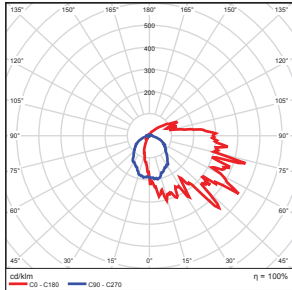

Center Beam fc	Beam Width	
5.0ft	41.9 ft	15.0 ft
10.0ft	10.5 ft	30.0 ft
15.0ft	4.66 ft	45.0 ft
20.0ft	2.62 ft	59.9 ft
25.0ft	1.68 ft	74.9 ft
30.0ft	1.17 ft	89.9 ft

Vert. Spread: 111.1°
Horiz. Spread: 112.6°

38 Watt
DLC Premium

Center Beam fc	Beam Width	
2.5ft	163 ft	5.1 ft
5.0ft	40.9 ft	10.2 ft
7.5ft	18.2 ft	15.3 ft
10.0ft	10.2 ft	20.3 ft
12.5ft	6.54 ft	25.4 ft
15.0ft	4.54 ft	30.5 ft

Vert. Spread: 99.6°
Horiz. Spread: 91.0°

55 Watt
DLC Premium

Center Beam fc	Beam Width	
2.5ft	259 ft	6.7 ft
5.0ft	64.7 ft	13.3 ft
7.5ft	28.7 ft	20.0 ft
10.0ft	16.2 ft	26.6 ft
12.5ft	10.3 ft	33.3 ft
15.0ft	7.18 ft	39.9 ft

Vert. Spread: 105.6°
Horiz. Spread: 106.2°

PHOTOMETRICS CHART

42 Watt
DLC Standard

Illuminance at a Distance			
	Center Beam fc	Beam Width	
2.5R	144 fc	5.1 ft	4.4 ft
5.0R	36.0 fc	10.1 ft	8.8 ft
7.5R	16.0 fc	15.2 ft	13.2 ft
10.0R	9.00 fc	20.3 ft	17.6 ft
12.5R	5.76 fc	25.4 ft	21.9 ft
15.0R	4.00 fc	30.4 ft	26.3 ft