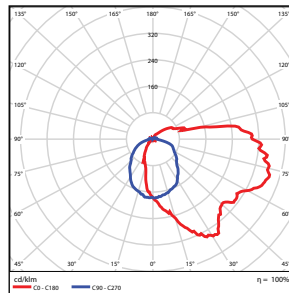

Center Beam fc	Beam Width	
5.0ft	41.9 ft	15.0 ft
10.0ft	10.5 ft	30.0 ft
15.0ft	4.66 ft	45.0 ft
20.0ft	2.62 ft	59.9 ft
25.0ft	1.68 ft	74.9 ft
30.0ft	1.17 ft	89.9 ft

Vert. Spread: 111.1°
Horiz. Spread: 112.6°

38 Watt
DLC Premium

Center Beam fc	Beam Width	
2.5ft	163 ft	5.1 ft
5.0ft	40.9 ft	10.2 ft
7.5ft	18.2 ft	15.3 ft
10.0ft	10.2 ft	20.3 ft
12.5ft	6.54 ft	25.4 ft
15.0ft	4.54 ft	30.5 ft

Vert. Spread: 99.6°
Horiz. Spread: 91.0°

55 Watt
DLC Premium

Center Beam fc	Beam Width	
2.5ft	259 ft	6.7 ft
5.0ft	64.7 ft	13.3 ft
7.5ft	28.7 ft	20.0 ft
10.0ft	16.2 ft	26.6 ft
12.5ft	10.3 ft	33.3 ft
15.0ft	7.18 ft	39.9 ft

Vert. Spread: 105.6°
Horiz. Spread: 106.2°