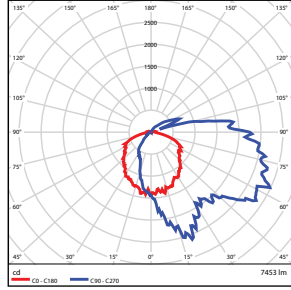

38 Watt
DLC Premium

Center Beam fc	Beam Width	
2.5ft	163 ft	5.1 ft
5.0ft	40.9 ft	10.2 ft
7.5ft	18.2 ft	15.3 ft
10.0ft	10.2 ft	20.3 ft
12.5ft	6.54 ft	25.4 ft
15.0ft	4.54 ft	30.5 ft

Vert. Spread: 99.6°
Horiz. Spread: 91.0°

55 Watt
DLC Premium

Center Beam fc	Beam Width	
2.5ft	259 ft	6.7 ft
5.0ft	64.7 ft	13.3 ft
7.5ft	28.7 ft	20.0 ft
10.0ft	16.2 ft	26.6 ft
12.5ft	10.3 ft	33.3 ft
15.0ft	7.18 ft	39.9 ft

Vert. Spread: 105.6°
Horiz. Spread: 106.2°

PHOTOMETRICS CHART

42 Watt
DLC Standard

Illuminance at a Distance			
	Center Beam fc	Beam Width	
2.5R	144 fc	5.1 ft	4.4 ft
5.0R	36.0 fc	10.1 ft	8.8 ft
7.5R	16.0 fc	15.2 ft	13.2 ft
10.0R	9.00 fc	20.3 ft	17.6 ft
12.5R	5.76 fc	25.4 ft	21.9 ft
15.0R	4.00 fc	30.4 ft	26.3 ft

■ Vert. Spread: 90.8°
■ Horiz. Spread: 82.6°

60 Watt
DLC Standard

Illuminance at a Distance			
	Center Beam fc	Beam Width	
2.5R	229 fc	3.1 ft	
5.0R	57.2 fc	6.2 ft	
7.5R	25.4 fc	9.3 ft	
10.0R	14.3 fc	12.3 ft	
12.5R	9.16 fc	15.4 ft	
15.0R	6.36 fc	18.5 ft	