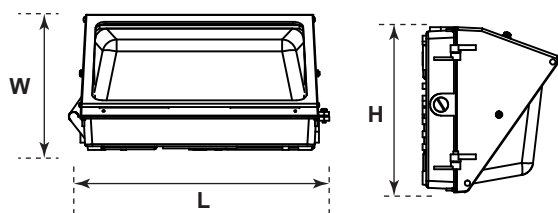

ORDERING

*P= Premium DLC / *S = Standard DLC

Watts (W)	Ordering Code	Description	Color Temp (K)	Lumens (lm)	Equiv. Wattage (W)	Size	Rated Hrs	IP 65	DLC (S/P)
28	7756	LED-FXTWP28/30K/DB	3000K	3,448	175W	8.8" x 8.9"	50,000	•	-
28	7466	LED-FXTWP28/40K/DB	4000K	3,448	175W	8.8" x 8.9"	50,000	•	P
28	7467	LED-FXTWP28/50K/DB	5000K	3,635	175W	8.8" x 8.9"	50,000	•	P
39	7775	LED-FXTWP38/40K/DB	4000K	5,780	250-400W	14.50" x 9"	50,000	•	P
39	7776	LED-FXTWP38/50K/DB	5000K	5,808	250-400W	14.50" x 9"	50,000	•	P
58	7777	LED-FXTWP55/40K/DB	4000K	8,382	400-575W	14.50" x 9"	50,000	•	P
58	7778	LED-FXTWP55/50K/DB	5000K	8,459	400-575W	14.50" x 9"	50,000	•	P
42	7757	LED-FXTWP42/30K/DB	3000K	4,775	175-250W	14.50" x 9"	50,000	•	-
42	7076	LED-FXTWP42/40K/DB	4000K	5,017	175-250W	14.50" x 9"	50,000	•	S
42	7077	LED-FXTWP42/50K/DB	5000K	5,150	175-250W	14.50" x 9"	50,000	•	S
60	7088	LED-FXTWP60/40K/DB	4000K	7,449	250-400W	14.50" x 9"	50,000	•	S
60	7089	LED-FXTWP60/50K/DB	5000K	7,706	250-400W	14.50" x 9"	50,000	•	S
95	7765	LED-FXTWP95/40K/DB	4000K	12,044	400-575W	18.5" x 9.25"	50,000	•	S
95	7766	LED-FXTWP95/50K/DB	5000K	12,615	400-575W	18.5" x 9.25"	50,000	•	S
120	7767	LED-FXTWP120/40K/DB	4000K	15,010	400-750W	18.5" x 9.25"	50,000	•	S
120	7768	LED-FXTWP120/50K/DB	5000K	15,498	400-750W	18.5" x 9.25"	50,000	•	S

SPECIFICATIONS

Wattage	Length (L)	Width (W)	Height(H)	DLC
28W	8.66" (220mm)	9" (230mm)	7.28" (185mm)	Standard
38/55W	14.5" (363mm)	7.50" (188mm)	9" (230mm)	Premium
42/60W	14.5" (363mm)	7.50" (188mm)	9" (230mm)	Standard
95/120W	18.5" (463mm)	9.25" (239mm)	9" (230mm)	Standard