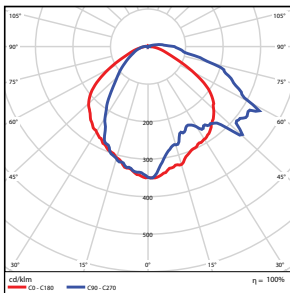

SPECIFICATIONS

Wattage	Length (L)	Width (W)	Height(H)	DLC
28W	8.66" (220mm)	9" (230mm)	7.28" (185mm)	Standard
38/55W	14.5" (363mm)	7.50" (188mm)	9" (230mm)	Premium
42/60W	14.5" (363mm)	7.50" (188mm)	9" (230mm)	Standard
95/120W	18.5" (463mm)	9.25" (239mm)	9" (230mm)	Standard

Center Beam fc	Beam Width	
5.0ft	41.9 ft	15.0 ft
10.0ft	10.5 ft	30.0 ft
15.0ft	4.66 ft	45.0 ft
20.0ft	2.62 ft	59.9 ft
25.0ft	1.68 ft	74.9 ft
30.0ft	1.17 ft	89.9 ft

Vert. Spread: 111.1°
Horiz. Spread: 112.6°

38 Watt
DLC Premium

Center Beam fc	Beam Width	
2.5ft	163 ft	5.1 ft
5.0ft	40.9 ft	10.2 ft
7.5ft	18.2 ft	15.3 ft
10.0ft	10.2 ft	20.3 ft
12.5ft	6.54 ft	25.4 ft
15.0ft	4.54 ft	30.5 ft

Vert. Spread: 99.6°
Horiz. Spread: 91.0°