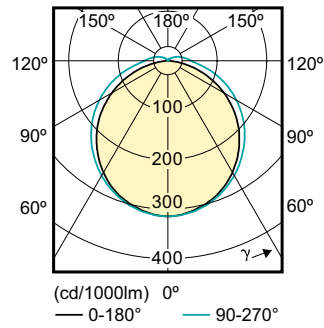

CorePro LED PLC 2P

Product Data

Full product code	871869654127200
Order product name	CorePro LED PLC 6.5W 830 2P G24d-2
EAN/UPC - Product	8718696541272
Order code	929001201402
Numerator - Quantity Per Pack	1

Numerator - Packs per outer box	10
Material Nr. (12NC)	929001201402
Net Weight (Piece)	0.077 kg

Dimensional drawing

Product	D1	D2	A1	A2	A3
CorePro LED PLC 6.5W 830 2P G24d-2	24.3 mm	28.4 mm	105.8 mm	125 mm	147.6 mm

LEDtube PLC 6.5W G24d-2/830 2P

Photometric data

LEDtube PLC 100mm 7W G24D-2 830 650lm