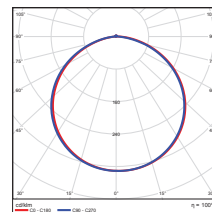

200 Watt
DLC Premium