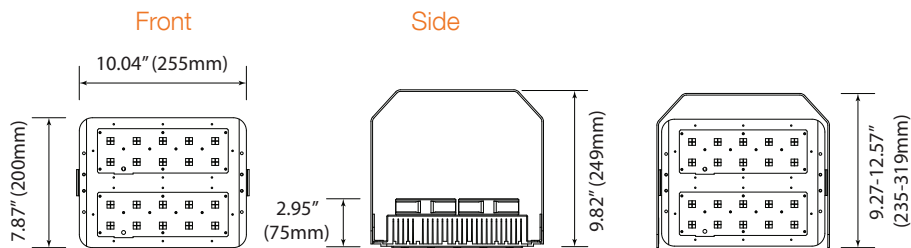

PHOTOMETRICS CHART

50 Watt
DLC Premium

Center Beam (f)	Beam Width (ft)
5.0ft	95.3 f / 15.3 ft / 15.2 ft
10.0ft	23.9 f / 30.6 ft / 30.5 ft
15.0ft	10.6 f / 45.3 ft / 45.3 ft
20.0ft	5.95 f / 61.2 ft / 61.6 ft
25.0ft	3.81 f / 76.5 ft / 76.2 ft
30.0ft	2.65 f / 91.8 ft / 91.4 ft

■ Beam Spread: 110.0°

200 Watt
DLC Premium

Center Beam (f)	Beam Width (ft)
5.0ft	491 f / 15.7 ft / 15.6 ft
10.0ft	100 f / 31.4 ft / 31.2 ft
15.0ft	44.5 f / 47.1 ft / 46.8 ft
20.0ft	25.1 f / 62.8 ft / 62.4 ft
25.0ft	16.0 f / 78.4 ft / 78.0 ft
30.0ft	11.1 f / 94.1 ft / 93.6 ft

■ Vert. Spread: 115.0°
■ Horiz. Spread: 114.7°

300 Watt
DLC Premium

Center Beam (f)	Beam Width (ft)
5.0ft	543 f / 14.9 ft / 15.1 ft
10.0ft	136 f / 29.8 ft / 30.2 ft
15.0ft	90.4 f / 44.8 ft / 45.3 ft
20.0ft	64.0 f / 59.7 ft / 60.3 ft
25.0ft	21.7 f / 74.6 ft / 75.4 ft
30.0ft	15.1 f / 89.5 ft / 90.5 ft

■ Vert. Spread: 112.3°
■ Horiz. Spread: 112.9°

DIMENSIONS

50W
4.00-lbs
(including driver)

120W
4.00-lbs
(including driver)

200W
8.45-lbs
(including driver)

300W
11.40-lbs
(including driver)

PACKAGE

Case Qty 1 pc