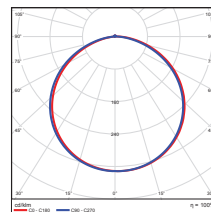

300 Watt
DLC Premium