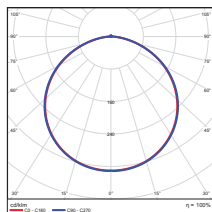

120 Watt
DLC Premium