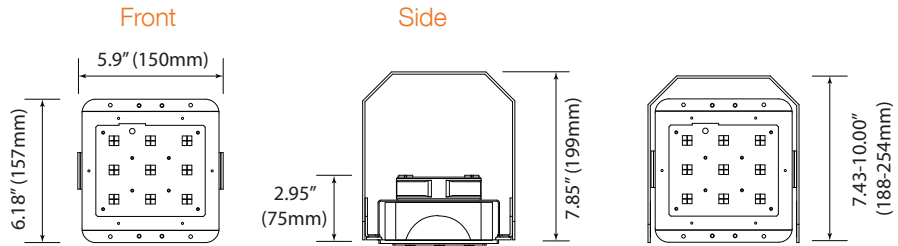

PHOTOMETRICS CHART

50 Watt
DLC Premium

Center Beam (f)	Beam Width (ft)
5.0ft	95.3 f / 15.3 ft / 15.2 ft
10.0ft	23.9 f / 30.6 ft / 30.5 ft
15.0ft	10.6 f / 45.3 ft / 45.3 ft
20.0ft	5.95 f / 61.2 ft / 61.6 ft
25.0ft	3.81 f / 76.5 ft / 76.2 ft
30.0ft	2.65 f / 91.8 ft / 91.4 ft

■ Beam Spread: 110.0°

200 Watt
DLC Premium

Center Beam (f)	Beam Width (ft)
5.0ft	491 f / 15.7 ft / 15.6 ft
10.0ft	100 f / 31.4 ft / 31.2 ft
15.0ft	44.5 f / 47.1 ft / 46.8 ft
20.0ft	25.1 f / 62.8 ft / 62.4 ft
25.0ft	16.0 f / 78.4 ft / 78.0 ft
30.0ft	11.1 f / 94.1 ft / 93.6 ft

■ Vert. Spread: 115.0°
■ Horiz. Spread: 114.7°

300 Watt
DLC Premium

Center Beam (f)	Beam Width (ft)
5.0ft	543 f / 14.9 ft / 15.1 ft
10.0ft	136 f / 29.8 ft / 30.2 ft
15.0ft	90.4 f / 44.8 ft / 45.3 ft
20.0ft	64.0 f / 59.7 ft / 60.3 ft
25.0ft	21.7 f / 74.6 ft / 75.4 ft
30.0ft	15.1 f / 89.5 ft / 90.5 ft

■ Vert. Spread: 112.3°
■ Horiz. Spread: 112.9°

DIMENSIONS

50W
4.00-lbs
(including driver)

120W
4.00-lbs
(including driver)

200W
8.45-lbs
(including driver)

300W
11.40-lbs
(including driver)

PACKAGE

Case Qty 1 pc