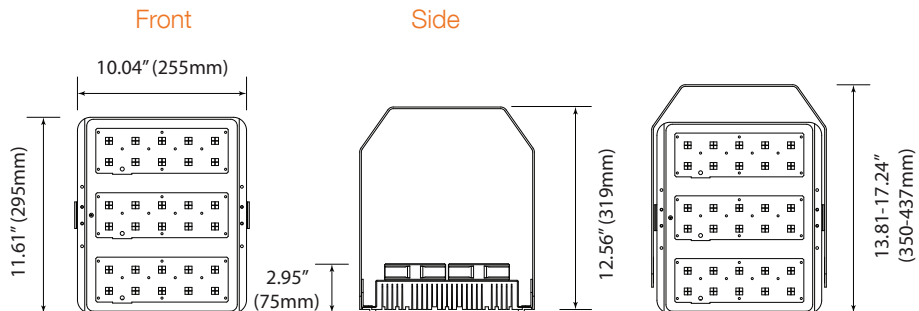

PHOTOMETRICS CHART

50 Watt
DLC Premium

Center Beam (f)	Beam Width (ft)
5.0ft	95.3 f / 15.3 ft / 15.2 ft
10.0ft	23.9 f / 30.6 ft / 30.5 ft
15.0ft	10.6 f / 45.3 ft / 45.3 ft
20.0ft	5.95 f / 61.2 ft / 61.6 ft
25.0ft	3.81 f / 76.5 ft / 76.2 ft
30.0ft	2.65 f / 91.8 ft / 91.4 ft

■ Beam Spread: 110.0°

200 Watt
DLC Premium

Center Beam (f)	Beam Width (ft)
5.0ft	491 f / 15.7 ft / 15.6 ft
10.0ft	100 f / 31.4 ft / 31.2 ft
15.0ft	44.5 f / 47.1 ft / 46.8 ft
20.0ft	25.1 f / 62.8 ft / 62.4 ft
25.0ft	16.0 f / 78.4 ft / 78.0 ft
30.0ft	11.1 f / 94.1 ft / 93.6 ft

■ Vert. Spread: 115.0°
■ Horiz. Spread: 114.7°

300 Watt
DLC Premium

Center Beam (f)	Beam Width (ft)
5.0ft	543 f / 14.9 ft / 15.1 ft
10.0ft	136 f / 29.8 ft / 30.2 ft
15.0ft	90.4 f / 44.8 ft / 45.3 ft
20.0ft	64.0 f / 59.7 ft / 60.3 ft
25.0ft	21.7 f / 74.6 ft / 75.4 ft
30.0ft	15.1 f / 89.5 ft / 90.5 ft

■ Vert. Spread: 112.3°
■ Horiz. Spread: 112.9°

DIMENSIONS

50W
4.00-lbs
(including driver)

120W
4.00-lbs
(including driver)

200W
8.45-lbs
(including driver)

300W
11.40-lbs
(including driver)

PACKAGE

Case Qty 1 pc