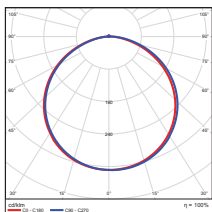

ORDERING

*P= Premium DLC / *S = Standard DLC

Watts (W)	Ordering Code	Description	CCT (K)	Lumens (Lm)	Equiv. Wattage (W)	Size	Dim (V)	DLC (S/P)
50	7608	LED-RKIT50HID/40K	4000K	6,738	250-400	6"x6.25"	1-10V	P
50	7609	LED-RKIT50HID/50K	5000K	6,837	250-400	6"x6.25"	1-10V	P
120	7610	LED-RKIT120HID/40K	4000K	15,554	400	6"x6.25"	1-10V	P
120	7611	LED-RKIT120HID/50K	5000K	15,735	400	6"x6.25"	1-10V	P
200	7612	LED-RKIT200HID/40K	4000K	28,678	400-575	10"x7"	1-10V	P
200	7613	LED-RKIT200HID/50K	5000K	29,025	400-575	10"x7"	1-10V	P
300	7614	LED-RKIT300HID/40K	4000K	37,506	750-1000	10"x11.65"	1-10V	P
300	7615	LED-RKIT300HID/50K	5000K	38,235	750-1000	10"x11.65"	1-10V	P

ACCESSORIES (Included)

Base
E39 Socket
(Included with HID Retrofit 50W, 120W, 200W, 300W)

Driver
Driver
(Included with HID Retrofit)

E26 Socket
(Included with HID Retrofit 50W)

ACCESSORIES (Ordered Separately)

Driver Step Down
P10070 BA-PTN-0150-480220-7635
(347-480V to 277V Step Down Driver under 150W fixture)

Driver Step Down
P10069 BA-PTN-0250-480220-8645
(347-480V to 277V Step Down Driver under 250W fixture)

PHOTOMETRICS CHART

50 Watt
DLC Premium