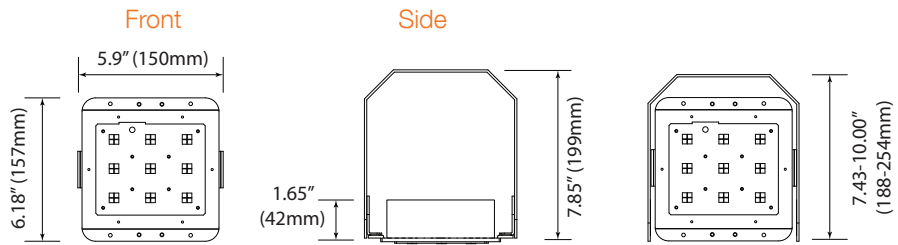

PHOTOMETRICS CHART

50 Watt
DLC Premium

Center Beam (f)	Beam Width (ft)
5.0ft	95.3 f / 15.3 ft / 15.2 ft
10.0ft	23.9 f / 30.6 ft / 30.5 ft
15.0ft	10.6 f / 45.3 ft / 45.3 ft
20.0ft	5.95 f / 61.2 ft / 61.6 ft
25.0ft	3.81 f / 76.5 ft / 76.2 ft
30.0ft	2.65 f / 91.8 ft / 91.4 ft

■ Beam Spread: 110.0°

200 Watt
DLC Premium

Center Beam (f)	Beam Width (ft)
5.0ft	491 f / 15.7 ft / 15.6 ft
10.0ft	100 f / 31.4 ft / 31.2 ft
15.0ft	44.5 f / 47.1 ft / 46.8 ft
20.0ft	25.1 f / 62.8 ft / 62.4 ft
25.0ft	16.0 f / 78.4 ft / 78.0 ft
30.0ft	11.1 f / 94.1 ft / 93.6 ft

■ Vert. Spread: 115.0°
■ Horiz. Spread: 114.7°

300 Watt
DLC Premium

Center Beam (f)	Beam Width (ft)
5.0ft	543 f / 14.9 ft / 15.1 ft
10.0ft	136 f / 29.8 ft / 30.2 ft
15.0ft	90.4 f / 44.8 ft / 45.3 ft
20.0ft	64.0 f / 59.7 ft / 60.3 ft
25.0ft	21.7 f / 74.6 ft / 75.4 ft
30.0ft	15.1 f / 89.5 ft / 90.5 ft

■ Vert. Spread: 112.3°
■ Horiz. Spread: 112.9°

DIMENSIONS

50W
4.00-lbs
(including driver)

120W
4.00-lbs
(including driver)

200W
8.45-lbs
(including driver)

300W
11.40-lbs
(including driver)

PACKAGE

Case Qty 1 pc