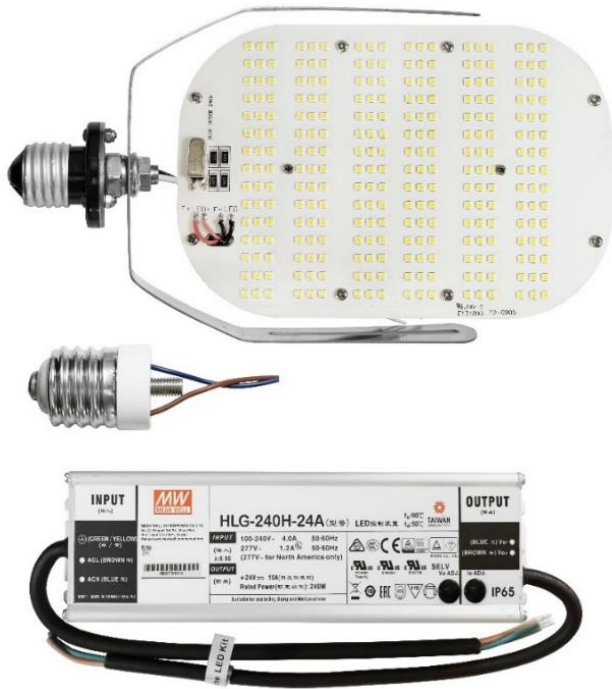

# LED-RKNT-5K

## LED Universal Retrofit Kits

Kit shown in 240 Watts

- Universal LED Retrofit Kit • Economical & Quick
- 100VAC~277VAC Input
- Uniform Light Distribution • Very High Output
- Compact Size Fits Existing Fixtures
- Low Cost, Quick and Easy Retrofit Jobs
- Philips Lumileds™ • High Quality Diodes
- 5,000k • Pure White Light
- Over 50,000 Life Hours • 5 Year Warranty
- Cooling Fan Reduces Diode Temperature by 70%

### Specifications:

<b>Model:</b>	<b>LED-RKNT-5K</b>	<b>Universal LED Retrofit Kit</b>
<b>Wattages:</b>	40w, 60w, 80w, 100w, 150w, 185w, 240w	
<b>Input Voltage:</b>	100VAC~277VAC 50/60HZ	
<b>Power Ratings:</b>	Factor:>0.95	Efficiency:>88%
<b>Efficacy:</b>	125 Lumens/W	CRI: Ra>80 CCT: 5,000k
<b>Life Hours:</b>	>50,000 Hours	
<b>Dimensions:</b>	186mm x 125mm x 68mm • (Footprint for All Wattages)	
<b>Operating Temp:</b>	-22° F ~ +194° F	
<b>Replaces:</b>	HID Lamps of 100 watts up to 1,000 watts	
<b>Cooling Fan:</b>	Integrated Cooling Fan with 70,000 Life Hours	

### Features:

- Direct Replacement for H.I.D. Lamps in Existing Light Fixtures
- Powerful Lumen Output that can replace up to 1,000w Metal Halide
- Available in Pure White color temperature of 5,000k
- >90% Energy Savings & >95% Energy Efficient
- Long service life at a minimum of 50,000 hours
- Rough Service Unit made with top end components
- Each Kit contains everything needed for easy retrofit install
- Powerful and Directable light output with mounting bracket
- Suitable for damp locations and enclosed light fixtures
- 5 Year Warranty