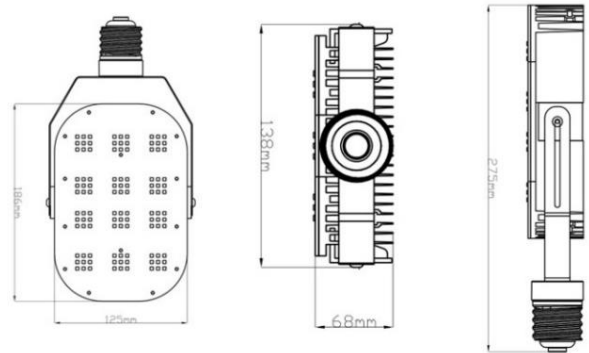

## LED Universal Retrofit Kits

Kit shown in 240 Watts

- Universal LED Retrofit Kit • Economical & Quick
- 100VAC~277VAC Input
- Uniform Light Distribution • Very High Output
- Compact Size Fits Existing Fixtures
- Low Cost, Quick and Easy Retrofit Jobs
- Philips Lumileds™ • High Quality Diodes
- 5,000k • Pure White Light
- Over 50,000 Life Hours • 5 Year Warranty
- Cooling Fan Reduces Diode Temperature by 70%

### Specifications:

<b>Model:</b>	<b>LED-RKNT-5K</b>	<b>Universal LED Retrofit Kit</b>
<b>Wattages:</b>	40w, 60w, 80w, 100w, 150w, 185w, 240w	
<b>Input Voltage:</b>	100VAC~277VAC 50/60HZ	
<b>Power Ratings:</b>	Factor:>0.95	Efficiency:>88%
<b>Efficacy:</b>	125 Lumens/W	CRI: Ra>80 CCT: 5,000k
<b>Life Hours:</b>	>50,000 Hours	
<b>Dimensions:</b>	186mm x 125mm x 68mm • (Footprint for All Wattages)	
<b>Operating Temp:</b>	-22° F ~ +194° F	
<b>Replaces:</b>	HID Lamps of 100 watts up to 1,000 watts	
<b>Cooling Fan:</b>	Integrated Cooling Fan with 70,000 Life Hours	