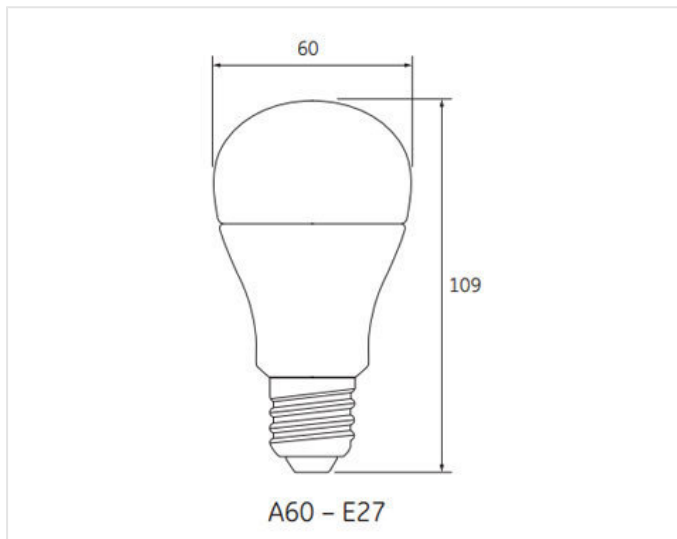

Technical drawing

Downloads & Links

[Go to the catalog site (HTTP)](#)

[Product datasheet (PDF)](#)

[LED Lighting Solutions - Catalogue (EN) (PDF)](#)

[Lighting design tools & calculators (HTTP)](#)

[GLS Bulb range Datasheets (HTTP)](#)

[GE Start GLS range images (HTTP)](#)

[Certificate for the Quality Management System of GE Lighting EMEA (PDF)](#)

[Certificate for the Environmental Management System of GE Lighting EMEA (PDF)](#)