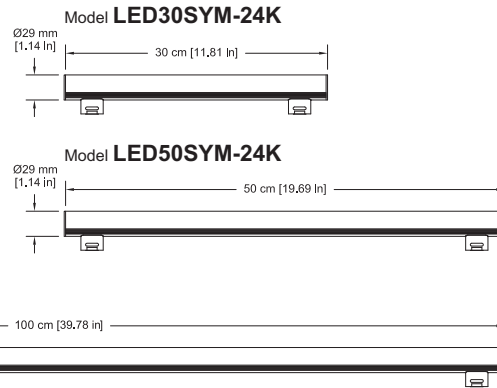

## LUMINAIRE ORDERING INFORMATION

Alinea LED lamps sold separately (see ordering information below).

Luminaire Cat. No.	Description	Color/Finish	(Add to Catalog No.)
30CM	30CM Alinea (11.8 inches)	BE - Black Powder Coat	SN - Satin Nickel
50CM	50CM Alinea (19.68 inches)	WE - White powder Coat	PN - Polished Nickel
100CM	100CM Alinea (39.37 inches)	SS - Brushed Silver	SC - Satin Chrome
		PC - Polished Chrome	

## LED ORDERING INFORMATION

Alinea luminaires sold separately (see ordering information above).

Model	Volts	Watts	Lumens	Color Temp	Base
LED30SYM-24K	110-140V	4W	225	2400K	S14s
LED50SYM-24K	110-140V	7W	465-475	2400K	S14s
LED100SYM-24K	110-140V	11W	670-680	2400K	S14s
LED100SYM-35K	110-140V	15W	750	3500K	S14s