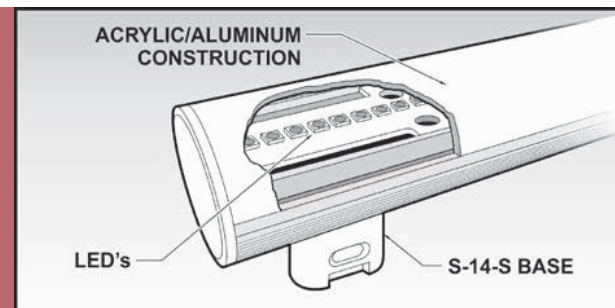

Soft and Flattering

Alinea radiates a soft warm light. By enhancing the effect of pink, brown and yellow tones, Alinea makes furnishings seem soft and cozy. Especially flattering to warm fleshtones, Alinea seems to make everything in a room more radiant and beautiful.

Unique End-to-End Mounting

For end-to-end mounting, only Alinea offers a complete system.

Futuristic in design, Alinea is perfect for accent lighting in commercial and residential buildings. Prefabricated end knockouts eliminate the need for drilling holes, saving extra contractor charges.

End knockouts mean no mess and no jagged edges that can cut or strip wires ... just continuous ribbons of warm light.

Luminaires Available in 7

Decorator Finishes

- White Powder Coat
- Polished Nickel
- Black Powder Coat
- Satin Nickel
- Satin Brushed Silver
- Satin Chrome
- Polished Chrome

Consult factory for custom finishes.

ALINEA LED

Lamps Snap In, Snap Out

Alinea LED lamps directly replace incandescent versions without modification, which facilitates end-to-end mounting and easy replacement.

Working off standard 100-140v line voltage, Alinea LED needs no transformer or ballast (240- & 277-volt available, consult factory).

Aline LED is available in 2400K or 3500K* 80>CRI with an estimated average life of 25,000 hours versus 1,000-hour incandescent it replaces.

*3500K only available on LED100 size