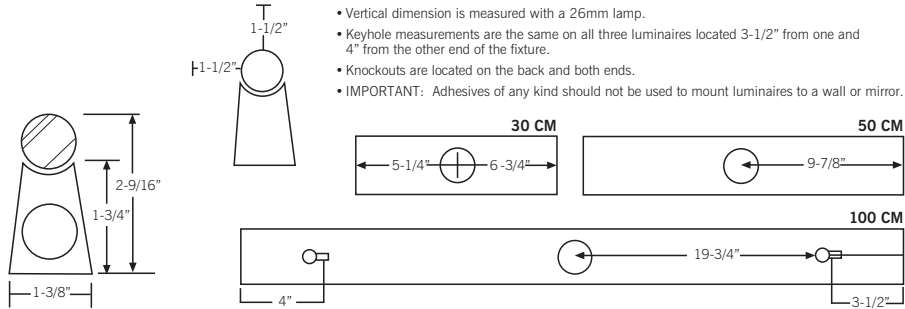

## LUMINAIRE ORDERING INFORMATION

Alinea LED lamps sold separately (see ordering information below).

Luminaire Cat. No.	Description	Color/Finish	(Add to Catalog No.)
30CM	30CM Alinea (11.8 inches)	BE - Black Powder Coat	SN - Satin Nickel
50CM	50CM Alinea (19.68 inches)	WE - White powder Coat	PN - Polished Nickel
100CM	100CM Alinea (39.37 inches)	SS - Brushed Silver	SC - Satin Chrome
		PC - Polished Chrome	