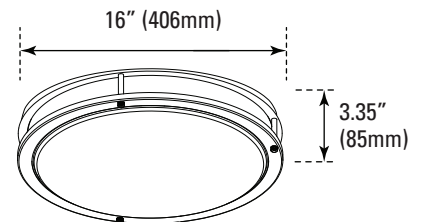

ACCESSORIES (Ordered Separately)

Pull Chain
P10077 SWCH-ZE109-NI
(Pull chain string switch)

EM Battery
7336 BAEM4-60BC/MV-A
(Emergency backup driver for MV models)

DIMENSIONS

18W (12-inch)
1.96-lbs

22W (14-inch)
2.49-lbs

26W (16-inch)
3.01-lbs

18W (12-inch) MV
1.96-lbs

22W (14-inch) MV
2.49-lbs

26W (16-inch) MV
3.01-lbs

PHOTOMETRICS CHART

**18W (12-inch)
Energy Star**

Illuminance at a Distance
Center Beam (ft.) Beam Width (ft.)

2.5ft	59.6 fc	8.3 ft	8.4 ft
5.0ft	14.9 fc	16.6 ft	16.9 ft
7.5ft	6.62 fc	24.9 ft	25.3 ft
10.0ft	3.72 fc	33.2 ft	33.8 ft
12.5ft	2.38 fc	41.5 ft	42.2 ft
15.0ft	1.65 fc	49.8 ft	50.6 ft

■ Vert. Spread: 117.9°
■ Horiz. Spread: 118.7°

**22W (14-inch)
Energy Star**

Illuminance at a Distance
Center Beam (ft.) Beam Width (ft.)

2.5ft	75.0 fc	8.3 ft	8.4 ft
5.0ft	18.7 fc	16.6 ft	16.8 ft
7.5ft	8.33 fc	25.0 ft	25.1 ft
10.0ft	4.69 fc	33.3 ft	33.5 ft
12.5ft	3.00 fc	41.6 ft	41.9 ft
15.0ft	2.08 fc	49.9 ft	50.3 ft