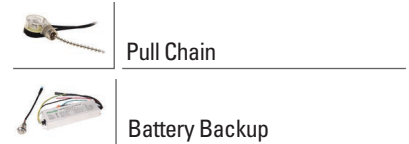

ACCESSORIES