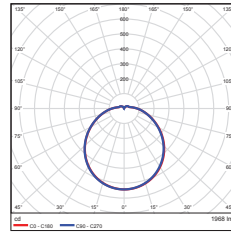

26W (16-inch)
3.01-lbs

18W (12-inch) MV
1.96-lbs

22W (14-inch) MV
2.49-lbs

26W (16-inch) MV
3.01-lbs

PHOTOMETRICS CHART

**18W (12-inch)
Energy Star**

Illuminance at a Distance
Center Beam (ft.) Beam Width (ft.)

2.5ft	59.6 fc	8.3 ft	8.4 ft
5.0ft	14.9 fc	16.6 ft	16.9 ft
7.5ft	6.62 fc	24.9 ft	25.3 ft
10.0ft	3.72 fc	33.2 ft	33.8 ft
12.5ft	2.38 fc	41.5 ft	42.2 ft
15.0ft	1.65 fc	49.8 ft	50.6 ft

■ Vert. Spread: 117.9°
■ Horiz. Spread: 118.7°

**22W (14-inch)
Energy Star**

Illuminance at a Distance
Center Beam (ft.) Beam Width (ft.)

2.5ft	75.0 fc	8.3 ft	8.4 ft
5.0ft	18.7 fc	16.6 ft	16.8 ft
7.5ft	8.33 fc	25.0 ft	25.1 ft
10.0ft	4.69 fc	33.3 ft	33.5 ft
12.5ft	3.00 fc	41.6 ft	41.9 ft
15.0ft	2.08 fc	49.9 ft	50.3 ft

■ Vert. Spread: 110.0°
■ Horiz. Spread: 118.3°

**26W (16-inch)
Energy Star**

Illuminance at a Distance
Center Beam (ft.) Beam Width (ft.)

2.5ft	86.7 fc	8.5 ft	8.4 ft
5.0ft	21.7 fc	16.9 ft	16.8 ft
7.5ft	9.63 fc	25.4 ft	25.2 ft
10.0ft	5.42 fc	33.9 ft	33.7 ft
12.5ft	3.47 fc	42.3 ft	42.1 ft
15.0ft	2.41 fc	50.8 ft	50.5 ft