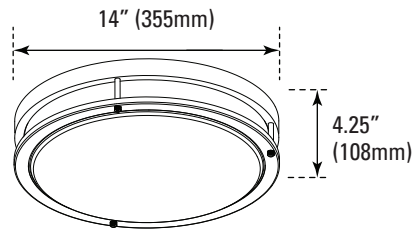

ACCESSORIES (Ordered Separately)

Pull Chain
P10077 SWCH-ZE109-NI
(Pull chain string switch)

EM Battery
7336 BAEM4-60BC/MV-A
(Emergency backup driver for MV models)

DIMENSIONS

18W (12-inch)
1.96-lbs

22W (14-inch)
2.49-lbs

26W (16-inch)
3.01-lbs

18W (12-inch) MV
1.96-lbs

22W (14-inch) MV
2.49-lbs

26W (16-inch) MV
3.01-lbs

PHOTOMETRICS CHART

**18W (12-inch)
Energy Star**

Illuminance at a Distance
Center Beam (ft.) Beam Width (ft.)

2.5ft	59.6 fc	8.3 ft	8.4 ft
5.0ft	14.9 fc	16.6 ft	16.9 ft
7.5ft	6.62 fc	24.9 ft	25.3 ft
10.0ft	3.72 fc	33.2 ft	33.8 ft
12.5ft	2.38 fc	41.5 ft	42.2 ft
15.0ft	1.65 fc	49.8 ft	50.6 ft

■ Vert. Spread: 117.9°
■ Horiz. Spread: 118.7°

**22W (14-inch)
Energy Star**

Illuminance at a Distance
Center Beam (ft.) Beam Width (ft.)

2.5ft	75.0 fc	8.3 ft	8.4 ft
5.0ft	18.7 fc	16.6 ft	16.8 ft
7.5ft	8.33 fc	25.0 ft	25.1 ft
10.0ft	4.69 fc	33.3 ft	33.5 ft
12.5ft	3.00 fc	41.6 ft	41.9 ft
15.0ft	2.08 fc	49.9 ft	50.3 ft