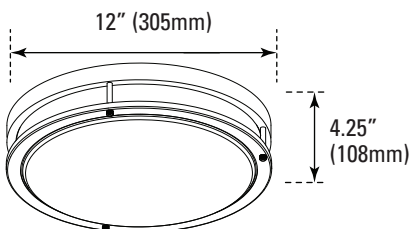

ACCESSORIES (Ordered Separately)

Pull Chain
P10077 SWCH-ZE109-NI
(Pull chain string switch)

EM Battery
7336 BAEM4-60BC/MV-A
(Emergency backup driver for MV models)

DIMENSIONS

18W (12-inch)
1.96-lbs

22W (14-inch)
2.49-lbs

26W (16-inch)
3.01-lbs

18W (12-inch) MV
1.96-lbs

22W (14-inch) MV
2.49-lbs

26W (16-inch) MV
3.01-lbs

PHOTOMETRICS CHART

**18W (12-inch)
Energy Star**

Illuminance at a Distance
Center Beam (ft.) Beam Width (ft.)

2.5ft	59.6 fc	8.3 ft	8.4 ft
5.0ft	14.9 fc	16.6 ft	16.9 ft
7.5ft	6.62 fc	24.9 ft	25.3 ft
10.0ft	3.72 fc	33.2 ft	33.8 ft
12.5ft	2.38 fc	41.5 ft	42.2 ft
15.0ft	1.65 fc	49.8 ft	50.6 ft

■ Vert. Spread: 117.9°
■ Horiz. Spread: 118.7°

**22W (14-inch)
Energy Star**

Illuminance at a Distance
Center Beam (ft.) Beam Width (ft.)

2.5ft	75.0 fc	8.3 ft	8.4 ft
5.0ft	18.7 fc	16.6 ft	16.8 ft
7.5ft	8.33 fc	25.0 ft	25.1 ft
10.0ft	4.69 fc	33.3 ft	33.5 ft
12.5ft	3.00 fc	41.6 ft	41.9 ft
15.0ft	2.08 fc	49.9 ft	50.3 ft