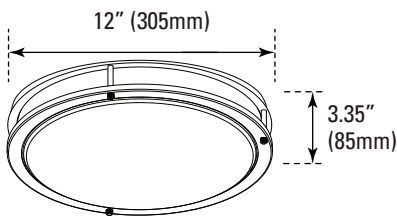

ACCESSORIES (Ordered Separately)

Pull Chain
P10077 SWCH-ZE109-NI
(Pull chain string switch)

EM Battery
7336 BAEM4-60BC/MV-A
(Emergency backup driver for MV models)

DIMENSIONS

18W (12-inch)
1.96-lbs

22W (14-inch)
2.49-lbs

26W (16-inch)
3.01-lbs

18W (12-inch) MV
1.96-lbs

22W (14-inch) MV
2.49-lbs

26W (16-inch) MV
3.01-lbs

PHOTOMETRICS CHART

**18W (12-inch)
Energy Star**

Illuminance at a Distance
Center Beam (ft.) Beam Width (ft.)

2.5ft	59.6 fc	8.3 ft	8.4 ft
5.0ft	14.9 fc	16.6 ft	16.9 ft
7.5ft	6.62 fc	24.9 ft	25.3 ft
10.0ft	3.72 fc	33.2 ft	33.8 ft
12.5ft	2.38 fc	41.5 ft	42.2 ft
15.0ft	1.65 fc	49.8 ft	50.6 ft

■ Vert. Spread: 117.9°
■ Horiz. Spread: 118.7°

**22W (14-inch)
Energy Star**

Illuminance at a Distance
Center Beam (ft.) Beam Width (ft.)

2.5ft	75.0 fc	8.3 ft	8.4 ft
5.0ft	18.7 fc	16.6 ft	16.8 ft
7.5ft	8.33 fc	25.0 ft	25.1 ft
10.0ft	4.69 fc	33.3 ft	33.5 ft
12.5ft	3.00 fc	41.6 ft	41.9 ft
15.0ft	2.08 fc	49.9 ft	50.3 ft