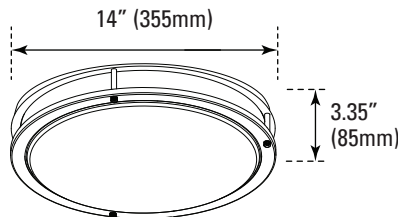

ACCESSORIES (Ordered Separately)

Pull Chain
P10077 SWCH-ZE109-NI
(Pull chain string switch)

EM Battery
7336 BAEM4-60BC/MV-A
(Emergency backup driver for MV models)

DIMENSIONS

18W (12-inch)
1.96-lbs

22W (14-inch)
2.49-lbs

26W (16-inch)
3.01-lbs

18W (12-inch) MV
1.96-lbs

22W (14-inch) MV
2.49-lbs

26W (16-inch) MV
3.01-lbs

PHOTOMETRICS CHART

**18W (12-inch)
Energy Star**

Illuminance at a Distance
Center Beam (ft.) Beam Width (ft.)

2.5ft	59.6 fc	8.3 ft	8.4 ft
5.0ft	14.9 fc	16.6 ft	16.9 ft
7.5ft	6.62 fc	24.9 ft	25.3 ft
10.0ft	3.72 fc	33.2 ft	33.8 ft
12.5ft	2.38 fc	41.5 ft	42.2 ft
15.0ft	1.65 fc	49.8 ft	50.6 ft

■ Vert. Spread: 117.9°
■ Horiz. Spread: 118.7°

**22W (14-inch)
Energy Star**

Illuminance at a Distance
Center Beam (ft.) Beam Width (ft.)

2.5ft	75.0 fc	8.3 ft	8.4 ft
5.0ft	18.7 fc	16.6 ft	16.8 ft
7.5ft	8.33 fc	25.0 ft	25.1 ft
10.0ft	4.69 fc	33.3 ft	33.5 ft
12.5ft	3.00 fc	41.6 ft	41.9 ft
15.0ft	2.08 fc	49.9 ft	50.3 ft