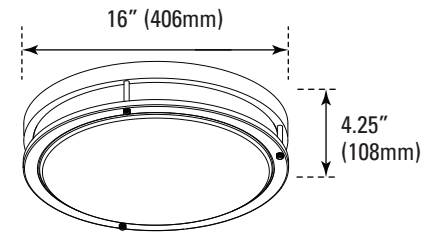

26W (16-inch)
3.01-lbs

18W (12-inch) MV
1.96-lbs

22W (14-inch) MV
2.49-lbs

26W (16-inch) MV
3.01-lbs

PHOTOMETRICS CHART

**18W (12-inch)
Energy Star**

Illuminance at a Distance
Center Beam (ft.) Beam Width (ft.)

2.5ft	59.6 fc	8.3 ft	8.4 ft
5.0ft	14.9 fc	16.6 ft	16.9 ft
7.5ft	6.62 fc	24.9 ft	25.3 ft
10.0ft	3.72 fc	33.2 ft	33.8 ft
12.5ft	2.38 fc	41.5 ft	42.2 ft
15.0ft	1.65 fc	49.8 ft	50.6 ft

■ Vert. Spread: 117.9°
■ Horiz. Spread: 118.7°

**22W (14-inch)
Energy Star**

Illuminance at a Distance
Center Beam (ft.) Beam Width (ft.)

2.5ft	75.0 fc	8.3 ft	8.4 ft
5.0ft	18.7 fc	16.6 ft	16.8 ft
7.5ft	8.33 fc	25.0 ft	25.1 ft
10.0ft	4.69 fc	33.3 ft	33.5 ft
12.5ft	3.00 fc	41.6 ft	41.9 ft
15.0ft	2.08 fc	49.9 ft	50.3 ft

■ Vert. Spread: 110.0°
■ Horiz. Spread: 118.3°

**26W (16-inch)
Energy Star**

Illuminance at a Distance
Center Beam (ft.) Beam Width (ft.)

2.5ft	86.7 fc	8.5 ft	8.4 ft
5.0ft	21.7 fc	16.9 ft	16.8 ft
7.5ft	9.63 fc	25.4 ft	25.2 ft
10.0ft	5.42 fc	33.9 ft	33.7 ft
12.5ft	3.47 fc	42.3 ft	42.1 ft
15.0ft	2.41 fc	50.8 ft	50.5 ft