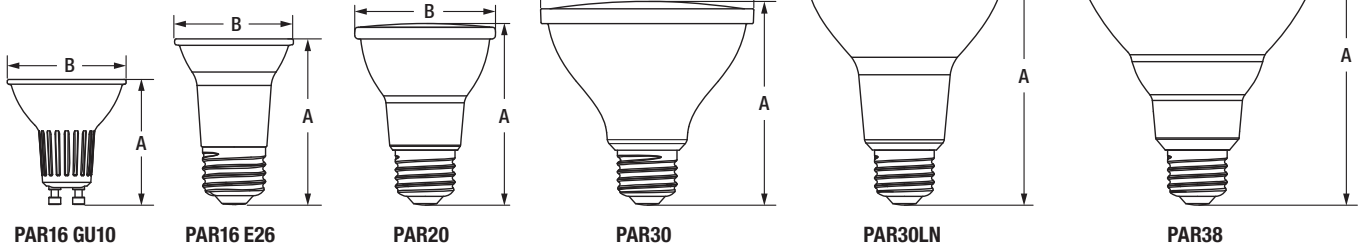

Catalog #	Type
Project	
Comments	
Prepared by	

Ordering Guide

LED	XX	PARXX	XXXX	DIM	9	XX	TL	XXX	XX	GL	RP
LED	Wattage 6 = 6 Watts 6.5 = 6.5 Watts 10 = 10 Watts 13 = 13 Watts 15.5 = 15.5 Watts	Lamp Type PAR16, PAR20, PAR30, PAR30LN, PAR38	Base Blank = E26 GU10 = GU10	DIM = Dimmable	CRI 9 = 90+	Color Temperature 30 = 3000K 50 = 5000K	TL = Natural with TruWave Technology™	FL = Flood NFL = Narrow Flood	40 = 40° 25 = 25°	GL = Glass	RP = Retail Pack

Physical Information

	(A) Height inches (mm)	(B) Diameter inches (mm)
PAR16 GU10	2.05 (52)	1.97 (50)
PAR16 E26	2.76 (70)	1.97 (50)
PAR20	3.19 (81)	2.48 (63)
PAR30	3.54 (90)	3.74 (95)
PAR30LN	4.41 (112)	3.74 (95)
PAR38	5.12 (130)	4.72 (120)