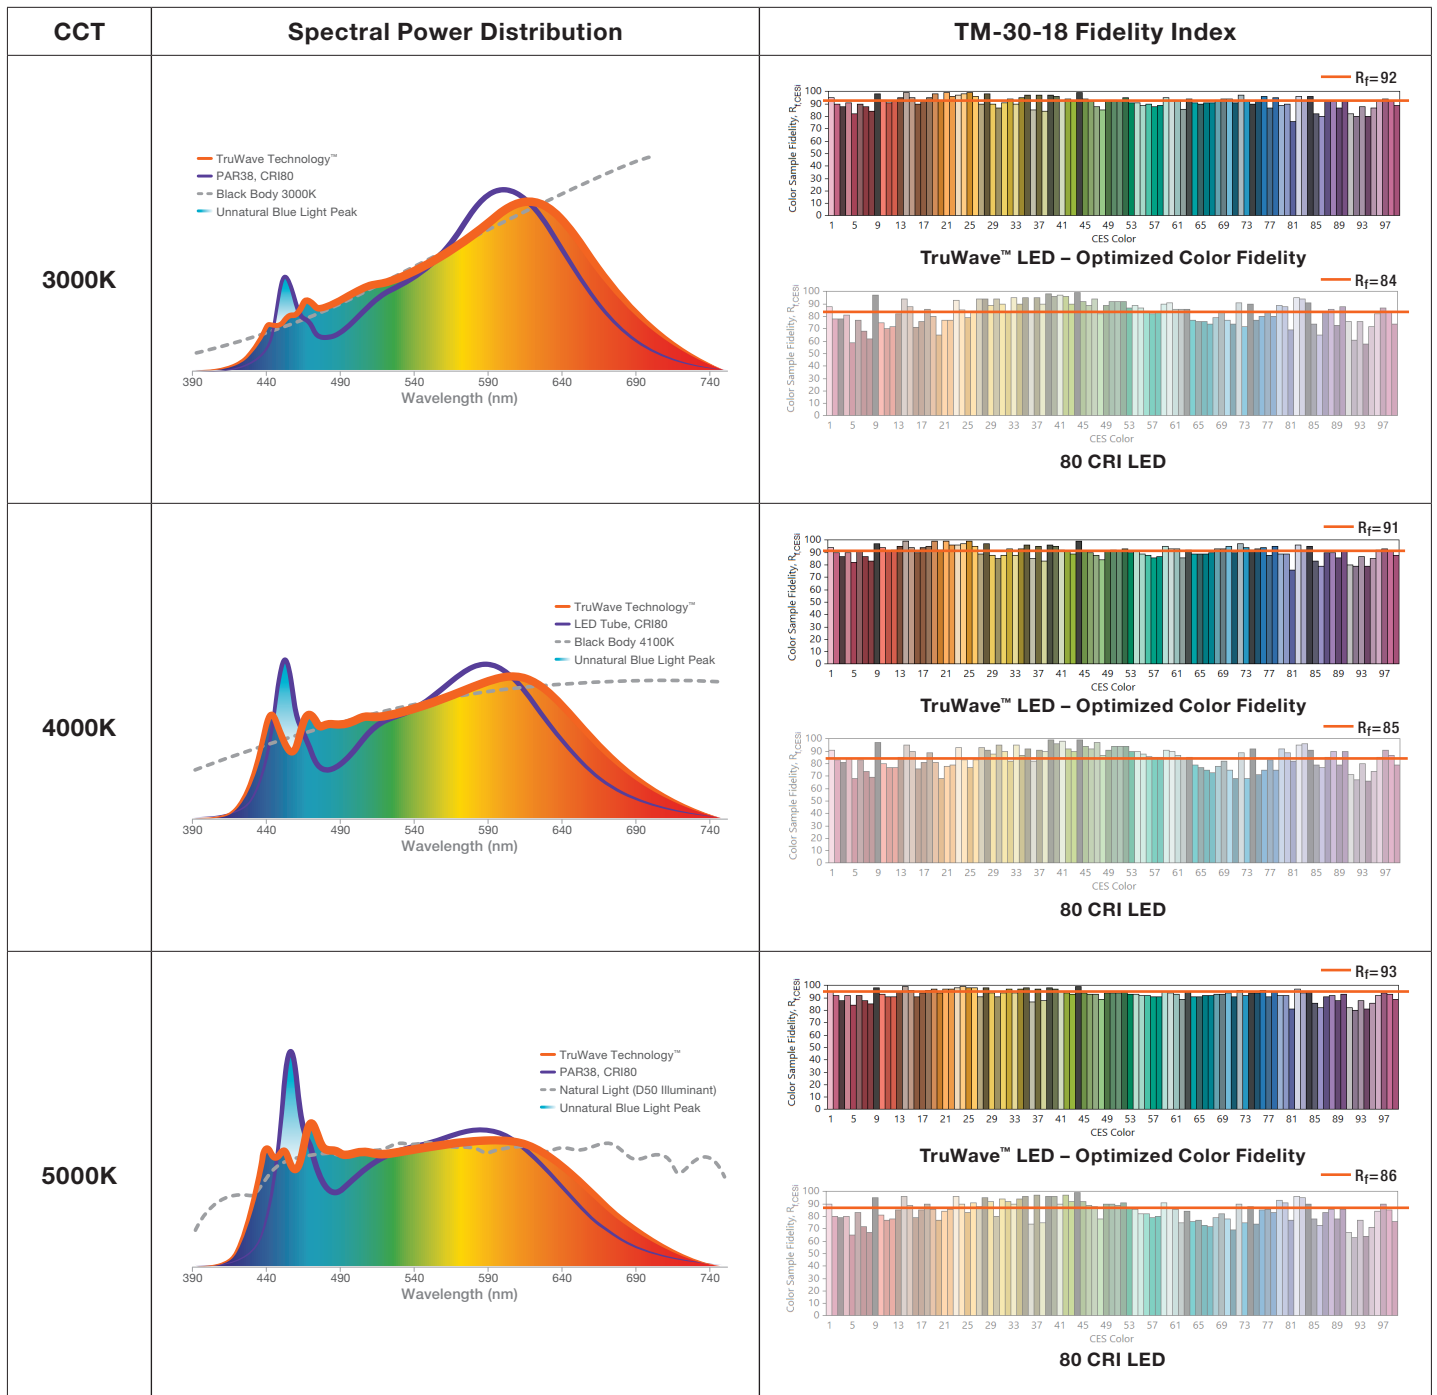

Color Quality Comparison

LEDVANCE LLC
200 Ballardvale Street
Wilmington, MA 01887 USA
Phone 1-800-LIGHTBULB (1-800-544-4828)
www.sylvania.com

SYLVANIA and LEDVANCE are registered trademarks.
All other trademarks are those of their respective owners.
Licensee of product trademark SYLVANIA in general lighting.
Specifications subject to change without notice.