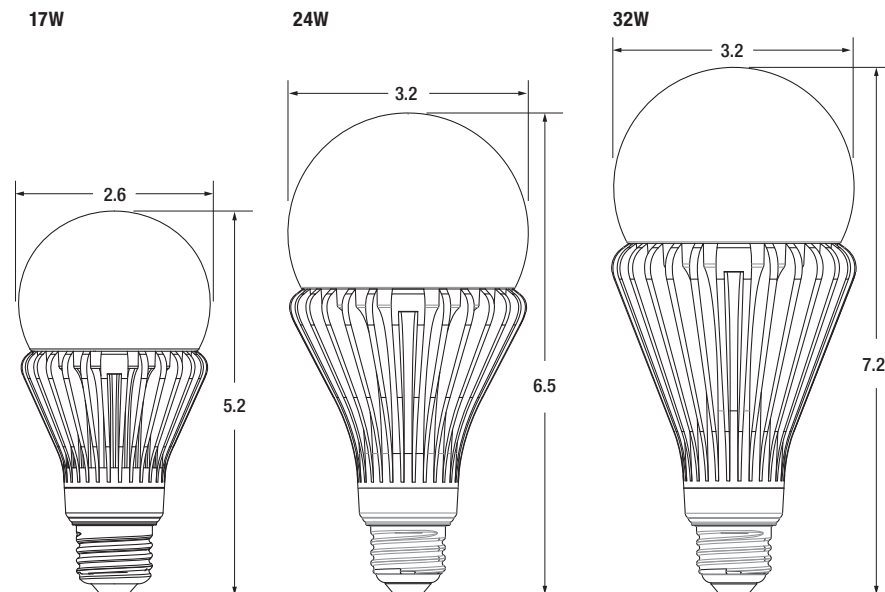

Installation

- Requires easy ballast by-pass
- Lamp operates directly on line voltage, 120-277 VAC

Specification Data

Catalog #	LED17HIDRA21UNV840MED 41034	Type
Project		
Comments		
Prepared by		

Ordering Guide

Physical Information

	(A) Height (inches)	(B) Diameter (inches)
LED HIDR 17W	5.2	2.6
LED HIDR 24W	6.5	3.2
LED HIDR 32W	7.2	3.2

Dimensions in inches

Additional Specifications

- Verify fixture size before installation to ensure fit
- Cannot be used with dimmers
- Not suited for outdoor fixtures with air vents
- Should not be directly exposed to water