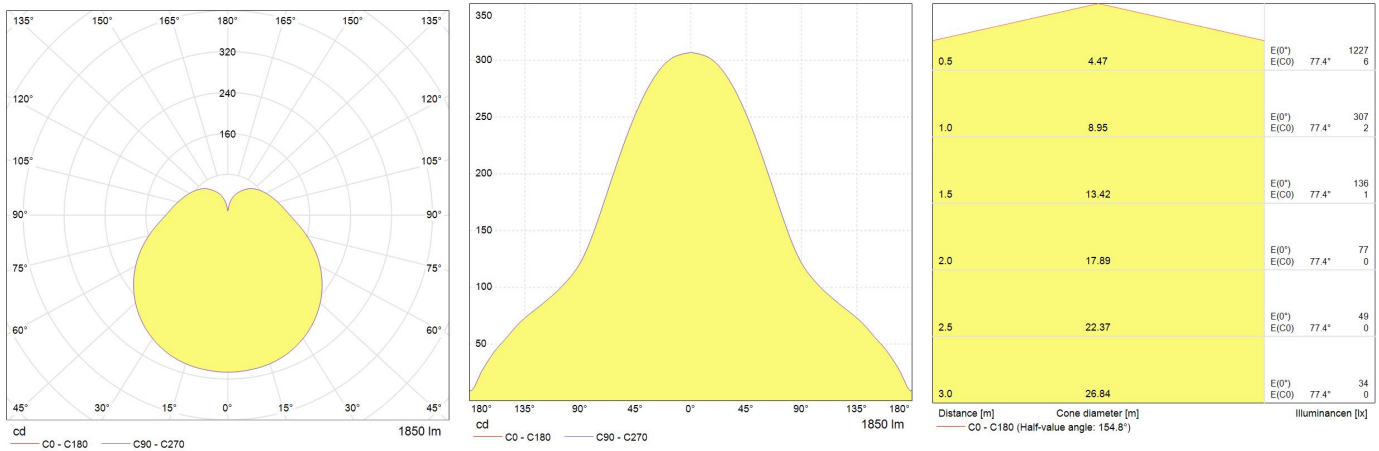

Photometric Data

Downloads & Links

[Go to the catalog site (HTTP)](#)

[Product datasheet (PDF)](#)

[Photometry (IES)](#)

[High-resolution image (JPG)](#)

[Datasheet (PDF)](#)

[Installation guide (HTTP)](#)

[Images (HTTP)](#)

[Lighting design tools & calculators (HTTP)](#)

[Certificate for the Quality Management System of GE Lighting EMEA (PDF)](#)

[Certificate for the Environmental Management System of GE Lighting EMEA (PDF)](#)