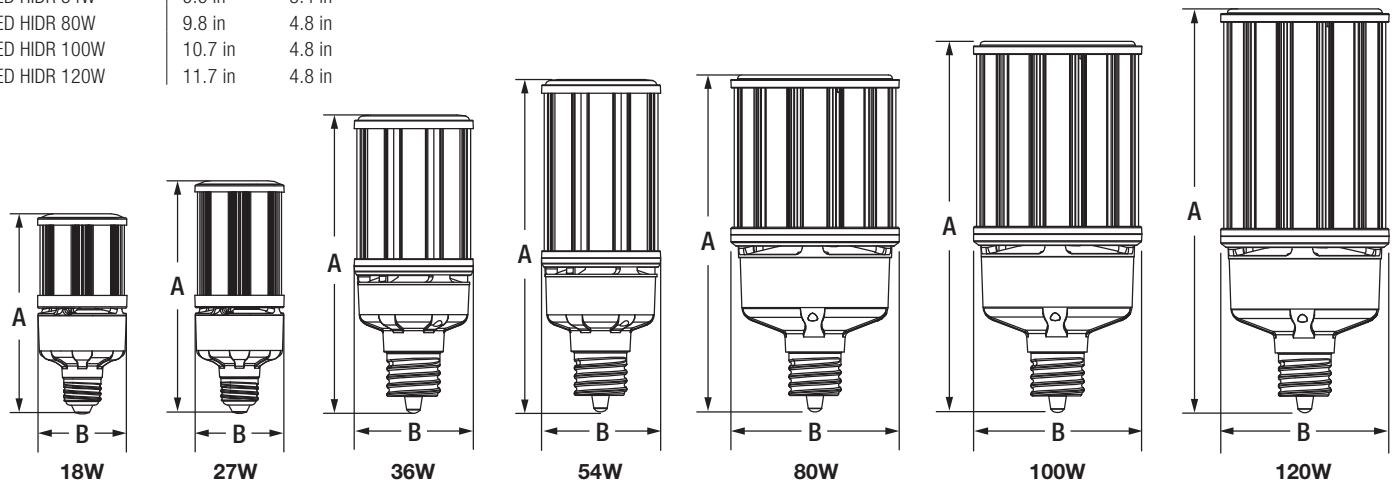

## Physical Information

Lamp Description	(A) MOL	(B) Diameter
LED HIDR 18W	5.7 in	2.5 in
LED HIDR 27W	6.6 in	2.5 in
LED HIDR 36W	8.5 in	3.4 in
LED HIDR 54W	9.6 in	3.4 in
LED HIDR 80W	9.8 in	4.8 in
LED HIDR 100W	10.7 in	4.8 in
LED HIDR 120W	11.7 in	4.8 in