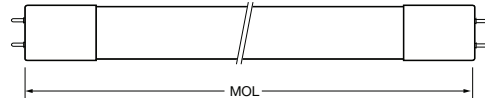

Ordering Code	Description	Watts (W)	MOL (in)	Lumens (lm)	Color Temp (K)	Beam Angle	CRI	Avg Life (hrs)
64540-GEN	LED 9T8/24/830 DR	9	24	1150	3000	220°	>80	50,000
64541-GEN	LED 9T8/24/835 DR	9	24	1150	3500	220°	>80	50,000
64542-GEN	LED 9T8/24/840 DR	9	24	1150	4000	220°	>80	50,000
64543-GEN	LED 9T8/24/850 DR	9	24	1150	5000	220°	>80	50,000
64545-GEN	LED 11T8/36/830 DR	11	36	1450	3000	220°	>80	50,000
64546-GEN	LED 11T8/36/835 DR	11	36	1450	3500	220°	>80	50,000
64547-GEN	LED 11T8/36/840 DR	11	36	1450	4000	220°	>80	50,000
64548-GEN	LED 11T8/36/850 DR	11	36	1450	5000	220°	>80	50,000
64549-GEN	LED 12T8/48/830 DR	12	48	1800	3000	220°	>80	50,000
64550-GEN	LED 12T8/48/835 DR	12	48	1800	3500	220°	>80	50,000
64551-GEN	LED 12T8/48/840 DR	12	48	1800	3500	220°	>80	50,000
64536-GEN	LED 12T8/48/850 DR	12	48	1800	3500	220°	>80	50,000
64553-GEN	LED 14T8/48/830 DR	14	48	1800	3000	220°	>80	50,000
64552-GEN	LED 14T8/48/835 DR	14	48	1800	3500	220°	>80	50,000
64539-GEN	LED 14T8/48/840 DR	14	48	1800	4000	220°	>80	50,000
64538-GEN	LED 14T8/48/850 DR	14	48	1800	5000	220°	>80	50,000
64537-GEN	LED 17T8/48/830 DR	17	48	2200	3000	220°	>80	50,000
64532-GEN	LED 17T8/48/835 DR	17	48	2200	3500	220°	>80	50,000
64533-GEN	LED 17T8/48/840 DR	17	48	2200	4000	220°	>80	50,000
64534-GEN	LED 17T8/48/850 DR	17	48	2200	5000	220°	>80	50,000
64555-GEN	LED 24T8/96/830 DR	24	96	3500	3000	220°	>80	50,000
64556-GEN	LED 24T8/96/835 DR	24	96	3500	3500	220°	>80	50,000
64557-GEN	LED 24T8/96/840 DR	24	96	3500	4000	220°	>80	50,000
64558-GEN	LED 24T8/96/850 DR	24	96	3500	5000	220°	>80	50,000
64554-GEN	LED 35T8/96/830 DR	33	96	4400	3000	220°	>80	50,000
64528-GEN	LED 35T8/96/835 DR	33	96	4400	3500	220°	>80	50,000
64527-GEN	LED 35T8/96/840 DR	33	96	4400	4000	220°	>80	50,000
64526-GEN	LED 35T8/96/850 DR	33	96	4400	5000	220°	>80	50,000