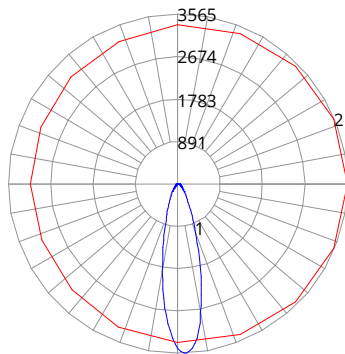

PERFORMANCE	Power Consumption	12W	18W
	Lumens	1,200	2,000
	Efficacy (LPW)	100	111
	CRI	80+	
	Beam	25°	
	CCT	3000K, 4000K	
	Life (L70)	25,000 hours	
ELECTRICAL	Power Factor	>0.7	
	THD	<20%	
	Input Voltage	120-277V	
CONSTRUCTION	Operating Temperature	-4°F to 113°F (-20°C to 45°C)	
	Base	E26	
LISTINGS	Certification(s)	ENERGY STAR® Rated; cULus Classified; FCC	
	Material Usage	RoHS Compliant; no mercury or lead	
	Environment	Damp location rated; not for use in enclosed fixtures, with electronic timers, photocells, or motion/occupancy sensors; Minimum compartment dimensions: 127 x 150mm (5" x 5.9")	

PERFORMANCE SUMMARY

Order Code	Item #	Lumens	Watts	CCT	CRI	Beam	MOL	MOD	Life/Hours	Replaces Incan.	ES
10913	LED12WPAR30/NFL/830-U	1,200	12W	3000K	80+	25°	4.33"	3.74"	25,000	75W	★
10914	LED12WPAR30/NFL/840-U	1,200	12W	4000K	80+	25°	4.33"	3.74"	25,000	75W	★
10915	LED18WPAR38/NFL/830-U	2,000	18W	3000K	80+	25°	5.03"	4.72"	25,000	150W	★
10916	LED18WPAR38/NFL/840-U	2,000	18W	4000K	80+	25°	5.03"	4.72"	25,000	150W	★

NOTE: Use order code when ordering. ★ENERGY STAR® Approved

DIMENSIONS

PHOTOMETRICS

LED12WPAR30/NFL/8xx-U

ZONAL LUMEN SUMMARY		
Zone	Lumens	%Fixture
0-30	923.27	70.9%
0-40	1069.54	82.1%
0-60	1226.15	94.1%
0-80	1293.61	99.3%
0-90	1300.84	99.9%
60-80	67.49	5.2%
70-80	24.31	1.9%
80-90	7.23	0.6%
0-180	1302.69	100%

LED18WPAR30/NFL/8xx-U

ZONAL LUMEN SUMMARY		
Zone	Lumens	%Fixture
0-30	1537.93	68.8%
0-40	1782.34	79.8%
0-60	2034.37	91.1%
0-80	2148.39	96.2%
0-90	2162.51	96.8%
60-80	114.02	5.1%
70-80	41.79	1.9%
80-90	14.12	0.6%
0-180	2233.98	100%