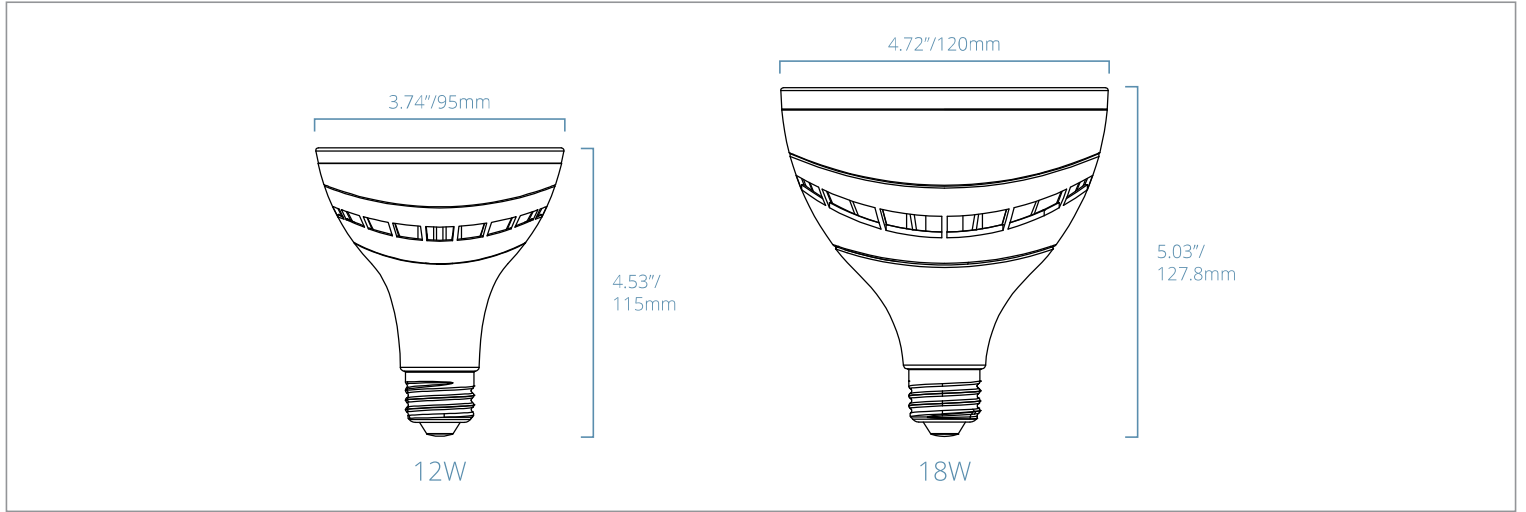

PERFORMANCE SUMMARY

Order Code	Item #	Lumens	Watts	CCT	CRI	Beam	MOL	MOD	Life/Hours	Replaces Incan.	ES
10913	LED12WPAR30/NFL/830-U	1,200	12W	3000K	80+	25°	4.33"	3.74"	25,000	75W	★
10914	LED12WPAR30/NFL/840-U	1,200	12W	4000K	80+	25°	4.33"	3.74"	25,000	75W	★
10915	LED18WPAR38/NFL/830-U	2,000	18W	3000K	80+	25°	5.03"	4.72"	25,000	150W	★
10916	LED18WPAR38/NFL/840-U	2,000	18W	4000K	80+	25°	5.03"	4.72"	25,000	150W	★

NOTE: Use order code when ordering. ★ENERGY STAR® Approved

DIMENSIONS