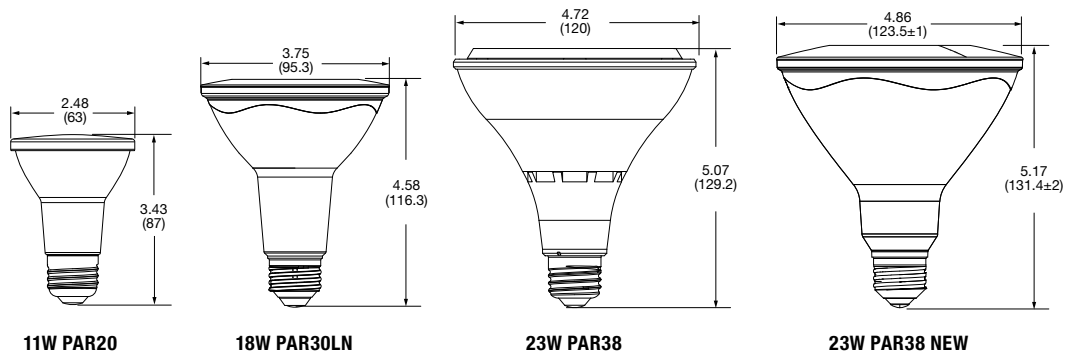

*Based on max wattage equivalency allowed by ENERGY STAR. CBCP is similar to 120W halogen lamp.
**Once inventory is depleted, NAED will become obsolete.
79362 replaced by 42238

Lamp Dimensions

	MOL (inches)	Diameter (inches)
11W LED PAR20	3.43	2.48
18W LED PAR30LN	4.58	3.75
23W LED PAR38	5.07	4.72
23W LED PAR38 NEW	5.17	4.86

Dimensions in inches (mm)

Energy Savings

Basic Product Description	LED Life (hrs)	Similar Halogen	Halogen Life (hrs)	Watts Saved	Energy Savings*	LED Life vs Incandescent
LED 23W PAR38	25,000	250W	2500	224	$616.00	10X
LED 19W PAR30LN	25,000	75W	2500	56	$154.00	10X
LED 18W PAR30LN	25,000	75W	2500	56	$156.00	10X

*Energy savings over life of lamp calculated at $0.11/kWh

LEDVANCE LLC
181 Ballardvale Street, Suite 203
Wilmington, MA 01887 USA
Phone 1-800-LIGHTBULB (1-800-544-4828)
www.ledvanceUS.com

SYLVANIA and LEDVANCE are registered trademarks.
All other trademarks are those of their respective owners.
Licensee of product trademark SYLVANIA in general lighting.
Specifications subject to change without notice.