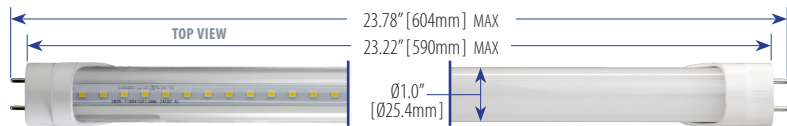

Over 30 Years of LEDtronics Design, Engineering & Manufacturing Experience

FROSTED

LED24T8BR-10W-XWW-101WF (Natural White)

LED24T8BR-10W-XPW-101WF (Pure White)

	NATURAL WHITE	PURE WHITE
Input Power	9 Watts	9 Watts
Input Voltage	100~277VAC (Tested @120VAC)	
Input Current	0.080A	
Total Lumens	1100 lm	1050 lm
Max. Candela	296 cd	299 cd
Power Factor	0.9	
Efficacy	115 lm/W	117 lm/W
CRI	83	
Color Temperature	4000K	5000K
Illumination Angle	105° x 120°	115° x 140°
Oper. Temperature	-22°F to 104°F (-30°C to 40°C)	
Heatsink	Aluminum / Silver Color	
Lens	Polycarbonate / Frosted White	
Base	2-Pin G13	
Dimensions	23.78 x Ø1.0 inch / 1213 x Ø25.4 mm	
Net Weight	0.4 lbs / 6.4 oz / 181.4 g	

2 Ft FROSTED

Uses 9 Watts,
Replaces Fluorescents up to 16W

2 Ft CLEAR

CLEAR

LED24T8BR-10W-XWW-101WC (Natural White)

LED24T8BR-10W-XPW-101WC (Pure White)

	NATURAL WHITE	PURE WHITE
Input Power	9 Watts	
Input Voltage	100~277VAC (Tested @120VAC)	
Input Current	0.080A	
Total Lumens	1100 lm	1050 lm
Max. Candela	410 cd	276 cd
Power Factor	0.9	
Efficacy	115 lm/W	117 lm/W
CRI	83	
Color Temperature	4000K	5000K
Illumination Angle	110° x 110°	
Oper. Temperature	-22°F to 104°F (-30°C to 40°C)	
Heatsink	Aluminum / Silver Color	
Lens	Polycarbonate / Clear	
Base	2-Pin G13	
Dimensions	23.78 x Ø1.0 inch / 1213 x Ø25.4 mm	
Net Weight	0.4 lbs / 6.4 oz / 181.4 g	

Works with Any T8 Fluorescent Electronic Ballast – No Ballast Bypass Required
Alternatively, Directly Installs into Ballast-Free Tube Light Fixtures

LEDTRONICS®

America's Premium Brand LED Company™

© 2016 LEDtronics, Inc.