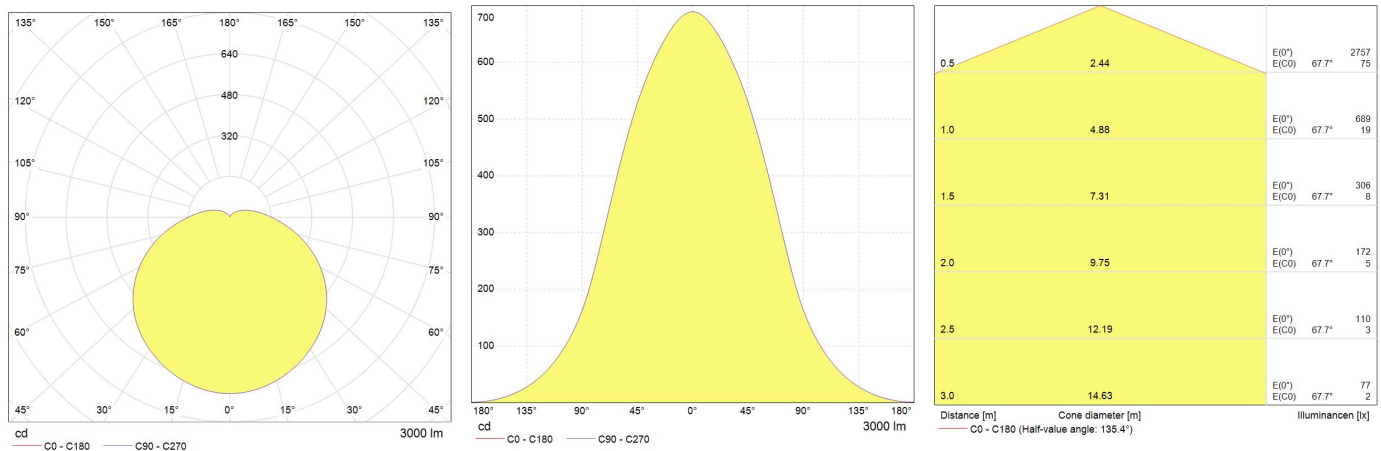

Photometric Data

Downloads & Links

[Go to the catalog site (HTTP)](#)

[Product datasheet (PDF)](#)

[Photometry (IES)](#)

[Installation Guide (PDF)](#)

[LED Lighting Solutions - Catalogue (PDF)](#)

[Lighting design tools & calculators (HTTP)](#)

[LED T8 range Datasheets (HTTP)](#)

[LED T8 Tube range Installation guide (HTTP)](#)

[High resolution images (HTTP)](#)

[LED T8 range images (HTTP)](#)

[Certificate for the Quality Management System of GE Lighting EMEA (PDF)](#)

[Certificate for the Environmental Management System of GE Lighting EMEA (PDF)](#)