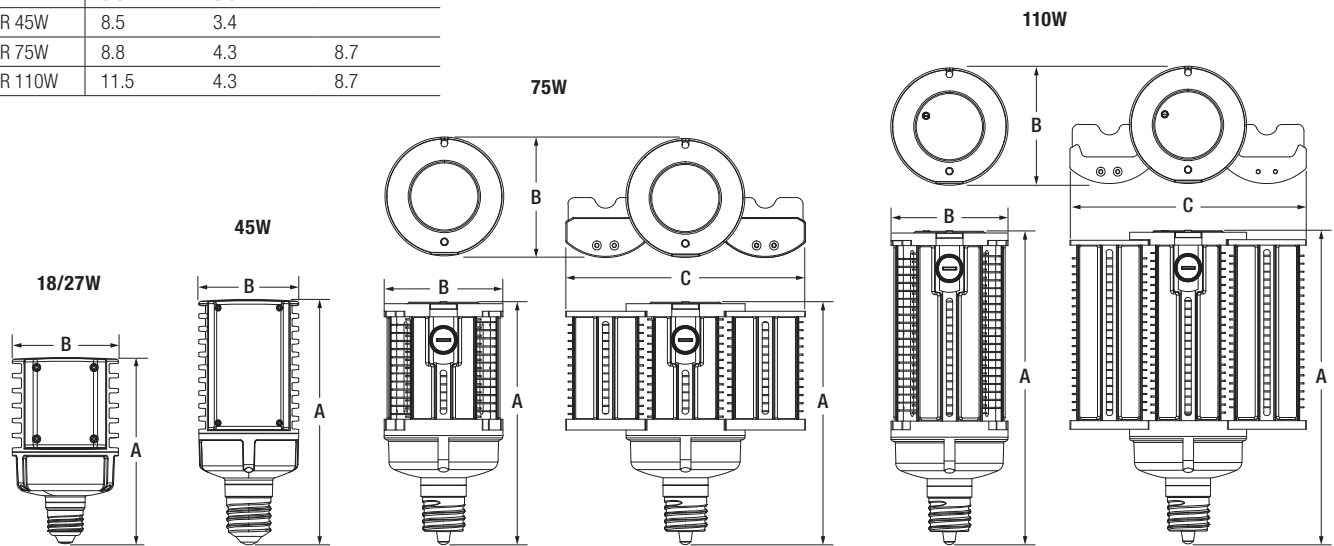

### Remote Control

## Physical Information

	(A) Height (inches)	(B) Diameter (inches)	(C) Width (inches)
LED HIDR 18W	5.3	3.0	
LED HIDR 27W	5.3	3.0	
LED HIDR 45W	8.5	3.4	
LED HIDR 75W	8.8	4.3	8.7
LED HIDR 110W	11.5	4.3	8.7