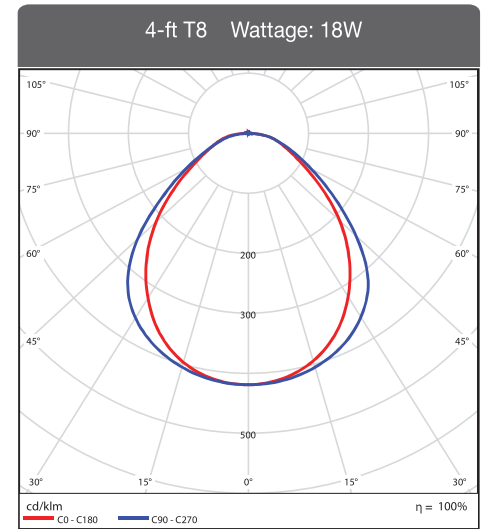

T5 Instant Fit- Dimmable

5992	LED28T5/FR35/840/IF	4000K	28W	3,500	54	4-ft/ 48"	G5	325°	50,000	•
5993	LED28T5/FR35/850/IF	5000K	28W	3,500	54	4-ft/ 48"	G5	325°	50,000	•

T8 Instant Fit

5988	LED10T8/24FR10/840/IF	4000K	10W	1,000	17	2-ft/ 24"	Bi-Pin	325°	50,000	•
5989	LED10T8/24FR10/850/IF	5000K	10W	1,000	17	2-ft/ 24"	Bi-Pin	325°	50,000	•
5891	LED11T8/36FR14/840/IF	4000K	11W	1,400	25	3-ft/ 36"	Bi-Pin	325°	50,000	
5892	LED11T8/36FR14/850/IF	5000K	11W	1,400	25	3-ft/ 36"	Bi-Pin	325°	50,000	
5990	LED14T8/FR18/840/IF	4000K	14W	1,800	30	4-ft/ 48"	Bi-Pin	325°	50,000	•
5991	LED14T8/FR18/850/IF	5000K	14W	1,800	30	4-ft/ 48"	Bi-Pin	325°	50,000	•
5916	LED18T8/FR22/840/IF	4000K	18W	2,200	32	4-ft/ 48"	Bi-Pin	325°	50,000	•
5917	LED18T8/FR22/850/IF	5000K	18W	2,200	32	4-ft/ 48"	Bi-Pin	325°	50,000	•

8-ft Standard

5887	LED38T8/96FR44/840/IF	4000K	38W	4,400	59	8-ft/ 96"	Single	325°	50,000	
5888	LED38T8/96FR44/850/IF	5000K	38W	4,400	59	8-ft/ 96"	Single	325°	50,000	

8-ft High Output

5897	LED42T8/96FR50/R17d/840/IF	4000K	42W	5,000	59	8-ft/ 96"	R17d	325°	50,000	
5898	LED42T8/96FR50/R17d/850/IF	5000K	42W	5,000	59	8-ft/ 96"	R17d	325°	50,000	

► Dimensions

	T5 / T8	Item	A	B	Weight (lbs)
	T8	2-ft	1.00-in	24.00-in	0.25
		3-ft	1.00-in	36.00-in	0.35
		4-ft	1.00-in	48.00-in	0.50
		8-ft	1.00-in	96.00-in	1.00
T5	4-ft	0.625-in	48.00-in	0.25	

► Illuminance Distribution