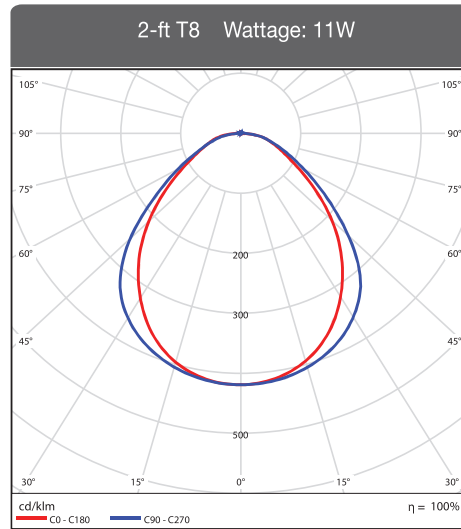

T5 Instant Fit- Dimmable

5992	LED28T5/FR35/840/IF	4000K	28W	3,500	54	4-ft/ 48"	G5	325°	50,000	•
5993	LED28T5/FR35/850/IF	5000K	28W	3,500	54	4-ft/ 48"	G5	325°	50,000	•

T8 Instant Fit

5988	LED10T8/24FR10/840/IF	4000K	10W	1,000	17	2-ft/ 24"	Bi-Pin	325°	50,000	•
5989	LED10T8/24FR10/850/IF	5000K	10W	1,000	17	2-ft/ 24"	Bi-Pin	325°	50,000	•
5891	LED11T8/36FR14/840/IF	4000K	11W	1,400	25	3-ft/ 36"	Bi-Pin	325°	50,000	
5892	LED11T8/36FR14/850/IF	5000K	11W	1,400	25	3-ft/ 36"	Bi-Pin	325°	50,000	
5990	LED14T8/FR18/840/IF	4000K	14W	1,800	30	4-ft/ 48"	Bi-Pin	325°	50,000	•
5991	LED14T8/FR18/850/IF	5000K	14W	1,800	30	4-ft/ 48"	Bi-Pin	325°	50,000	•
5916	LED18T8/FR22/840/IF	4000K	18W	2,200	32	4-ft/ 48"	Bi-Pin	325°	50,000	•
5917	LED18T8/FR22/850/IF	5000K	18W	2,200	32	4-ft/ 48"	Bi-Pin	325°	50,000	•

8-ft Standard

5887	LED38T8/96FR44/840/IF	4000K	38W	4,400	59	8-ft/ 96"	Single	325°	50,000	
5888	LED38T8/96FR44/850/IF	5000K	38W	4,400	59	8-ft/ 96"	Single	325°	50,000	

8-ft High Output

5897	LED42T8/96FR50/R17d/840/IF	4000K	42W	5,000	59	8-ft/ 96"	R17d	325°	50,000	
5898	LED42T8/96FR50/R17d/850/IF	5000K	42W	5,000	59	8-ft/ 96"	R17d	325°	50,000	

► Dimensions

	T5 / T8	Item	A	B	Weight (lbs)
	T8	2-ft	1.00-in	24.00-in	0.25
		3-ft	1.00-in	36.00-in	0.35
		4-ft	1.00-in	48.00-in	0.50
		8-ft	1.00-in	96.00-in	1.00
T5	4-ft	0.625-in	48.00-in	0.25	

► Illuminance Distribution