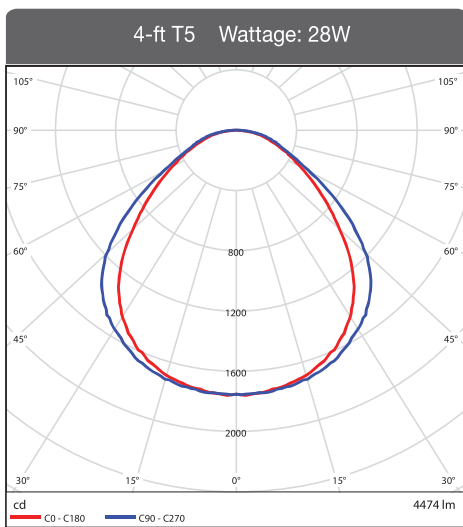

T5 Instant Fit- Dimmable

5992	LED28T5/FR35/840/IF	4000K	28W	3,500	54	4-ft/ 48"	G5	325°	50,000	•
5993	LED28T5/FR35/850/IF	5000K	28W	3,500	54	4-ft/ 48"	G5	325°	50,000	•

T8 Instant Fit

5988	LED10T8/24FR10/840/IF	4000K	10W	1,000	17	2-ft/ 24"	Bi-Pin	325°	50,000	•
5989	LED10T8/24FR10/850/IF	5000K	10W	1,000	17	2-ft/ 24"	Bi-Pin	325°	50,000	•
5891	LED11T8/36FR14/840/IF	4000K	11W	1,400	25	3-ft/ 36"	Bi-Pin	325°	50,000	
5892	LED11T8/36FR14/850/IF	5000K	11W	1,400	25	3-ft/ 36"	Bi-Pin	325°	50,000	
5990	LED14T8/FR18/840/IF	4000K	14W	1,800	30	4-ft/ 48"	Bi-Pin	325°	50,000	•
5991	LED14T8/FR18/850/IF	5000K	14W	1,800	30	4-ft/ 48"	Bi-Pin	325°	50,000	•
5916	LED18T8/FR22/840/IF	4000K	18W	2,200	32	4-ft/ 48"	Bi-Pin	325°	50,000	•
5917	LED18T8/FR22/850/IF	5000K	18W	2,200	32	4-ft/ 48"	Bi-Pin	325°	50,000	•

8-ft Standard

5887	LED38T8/96FR44/840/IF	4000K	38W	4,400	59	8-ft/ 96"	Single	325°	50,000	
5888	LED38T8/96FR44/850/IF	5000K	38W	4,400	59	8-ft/ 96"	Single	325°	50,000	

8-ft High Output

5897	LED42T8/96FR50/R17d/840/IF	4000K	42W	5,000	59	8-ft/ 96"	R17d	325°	50,000	
5898	LED42T8/96FR50/R17d/850/IF	5000K	42W	5,000	59	8-ft/ 96"	R17d	325°	50,000	

► Dimensions

	T5 / T8	Item	A	B	Weight (lbs)
	T8	2-ft	1.00-in	24.00-in	0.25
		3-ft	1.00-in	36.00-in	0.35
		4-ft	1.00-in	48.00-in	0.50
		8-ft	1.00-in	96.00-in	1.00
T5	4-ft	0.625-in	48.00-in	0.25	

► Illuminance Distribution