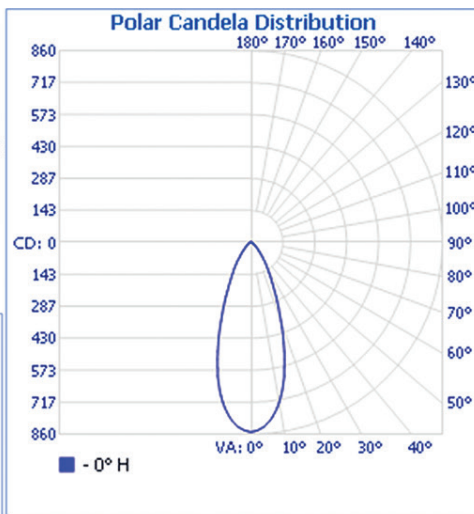

	WARM WHITE	NATURAL WHITE
Color Temperature	3000K~3200K	4000K~4300K
Input Voltage	90~290 VAC (Tested @ 120VAC)	
Input Power	12 Watts	
Total Lumens	495 lm	525 lm
Efficacy	40 lm/W	45 lm/W
Max. Candela	850 cd	900 cd
Power Factor	0.71	0.63
Beam Angle	40°	
CRI	82	
Heatsink	Aluminum / White	
Lens	UV-Stabilized Plastic	
Base Style	G24Q 4-Pin Universal	
Body Color	White	
Operating Temp.	-22°F ~+122°F / -30°C ~+50°C	
Dimensions	L3.7 x WØ3.75 in. / L94 x WØ95 mm	
Weight	0.5625 lbs / 283.5 g	

LEDTRONICS.COM

WWW.LEDTRONICS.COM

LOG 393 / Rev 09-2014

Check LEDTRONICS.COM for latest data. Printed material may be outdated.

PHOTOMETRIC REPORT:

LED30G24QU-12W-XIW-001M

Filename: LED30G24QU-12W-XIW-001M
Manufacturer: LEDTRONICS
Luminaire: PRISMATIC LENS, 120VAC, 12.2W
Luminaire Cat: LED30G24QU-12W-XIW-001M
Lamp: LUMEN RATING: 495.2Lms.
Lamp Output: 1 lamp(s), rated Lumens/lamp: 495.2
Max Candela: 850.0 at Horizontal: 0°, Vertical: 0°
Luminous Opening: Point
Test: 5-23-11

Illuminance at a Distance

	Center Beam FC	Beam Width
1.7ft	306.00 fc	1.2ft
3.3ft	76.50 fc	2.4ft
5.0ft	34.00 fc	3.5ft
6.7ft	19.13 fc	4.7ft
8.3ft	12.24 fc	5.9ft
10.0ft	8.50 fc	7.1ft

■ Beam Spread: 39.1°

PHOTOMETRIC REPORT: