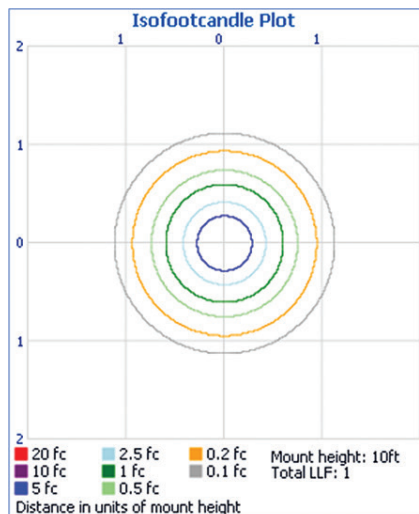

	WARM WHITE	NATURAL WHITE
Color Temperature	3000K~3200K	4000K~4300K
Input Voltage	90~290 VAC (Tested @ 120VAC)	
Input Power	12 Watts	
Total Lumens	495 lm	525 lm
Efficacy	40 lm/W	45 lm/W
Max. Candela	850 cd	900 cd
Power Factor	0.71	0.63
Beam Angle	40°	
CRI	82	
Heatsink	Aluminum / White	
Lens	UV-Stabilized Plastic	
Base Style	G24Q 4-Pin Universal	
Body Color	White	
Operating Temp.	-22°F ~+122°F / -30°C ~+50°C	
Dimensions	L3.7 x WØ3.75 in. / L94 x WØ95 mm	
Weight	0.5625 lbs / 283.5 g	

LEDTRONICS.COM

WWW.LEDTRONICS.COM

LOG 393 / Rev 09-2014

Check LEDTRONICS.COM for latest data. Printed material may be outdated.

PHOTOMETRIC REPORT:

LED30G24QU-12W-XIW-001M

Filename: LED30G24QU-12W-XIW-001M
Manufacturer: LEDTRONICS
Luminaire: PRISMATIC LENS, 120VAC, 12.2W
Luminaire Cat: LED30G24QU-12W-XIW-001M
Lamp: LUMEN RATING: 495.2Lms.
Lamp Output: 1 lamp(s), rated Lumens/lamp: 495.2
Max Candela: 850.0 at Horizontal: 0°, Vertical: 0°
Luminous Opening: Point
Test: 5-23-11

Illuminance at a Distance

	Center Beam FC	Beam Width
1.7ft	306.00 fc	1.2ft
3.3ft	76.50 fc	2.4ft
5.0ft	34.00 fc	3.5ft
6.7ft	19.13 fc	4.7ft
8.3ft	12.24 fc	5.9ft
10.0ft	8.50 fc	7.1ft

■ Beam Spread: 39.1°

PHOTOMETRIC REPORT:

■ Vert. Spread: 39.9° ■ Horiz. Spread: 43.8°