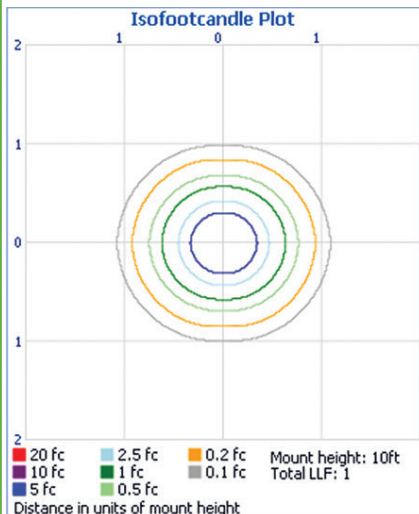

PHOTOMETRIC REPORT:

LED30G24QU-12W-XWW-001M